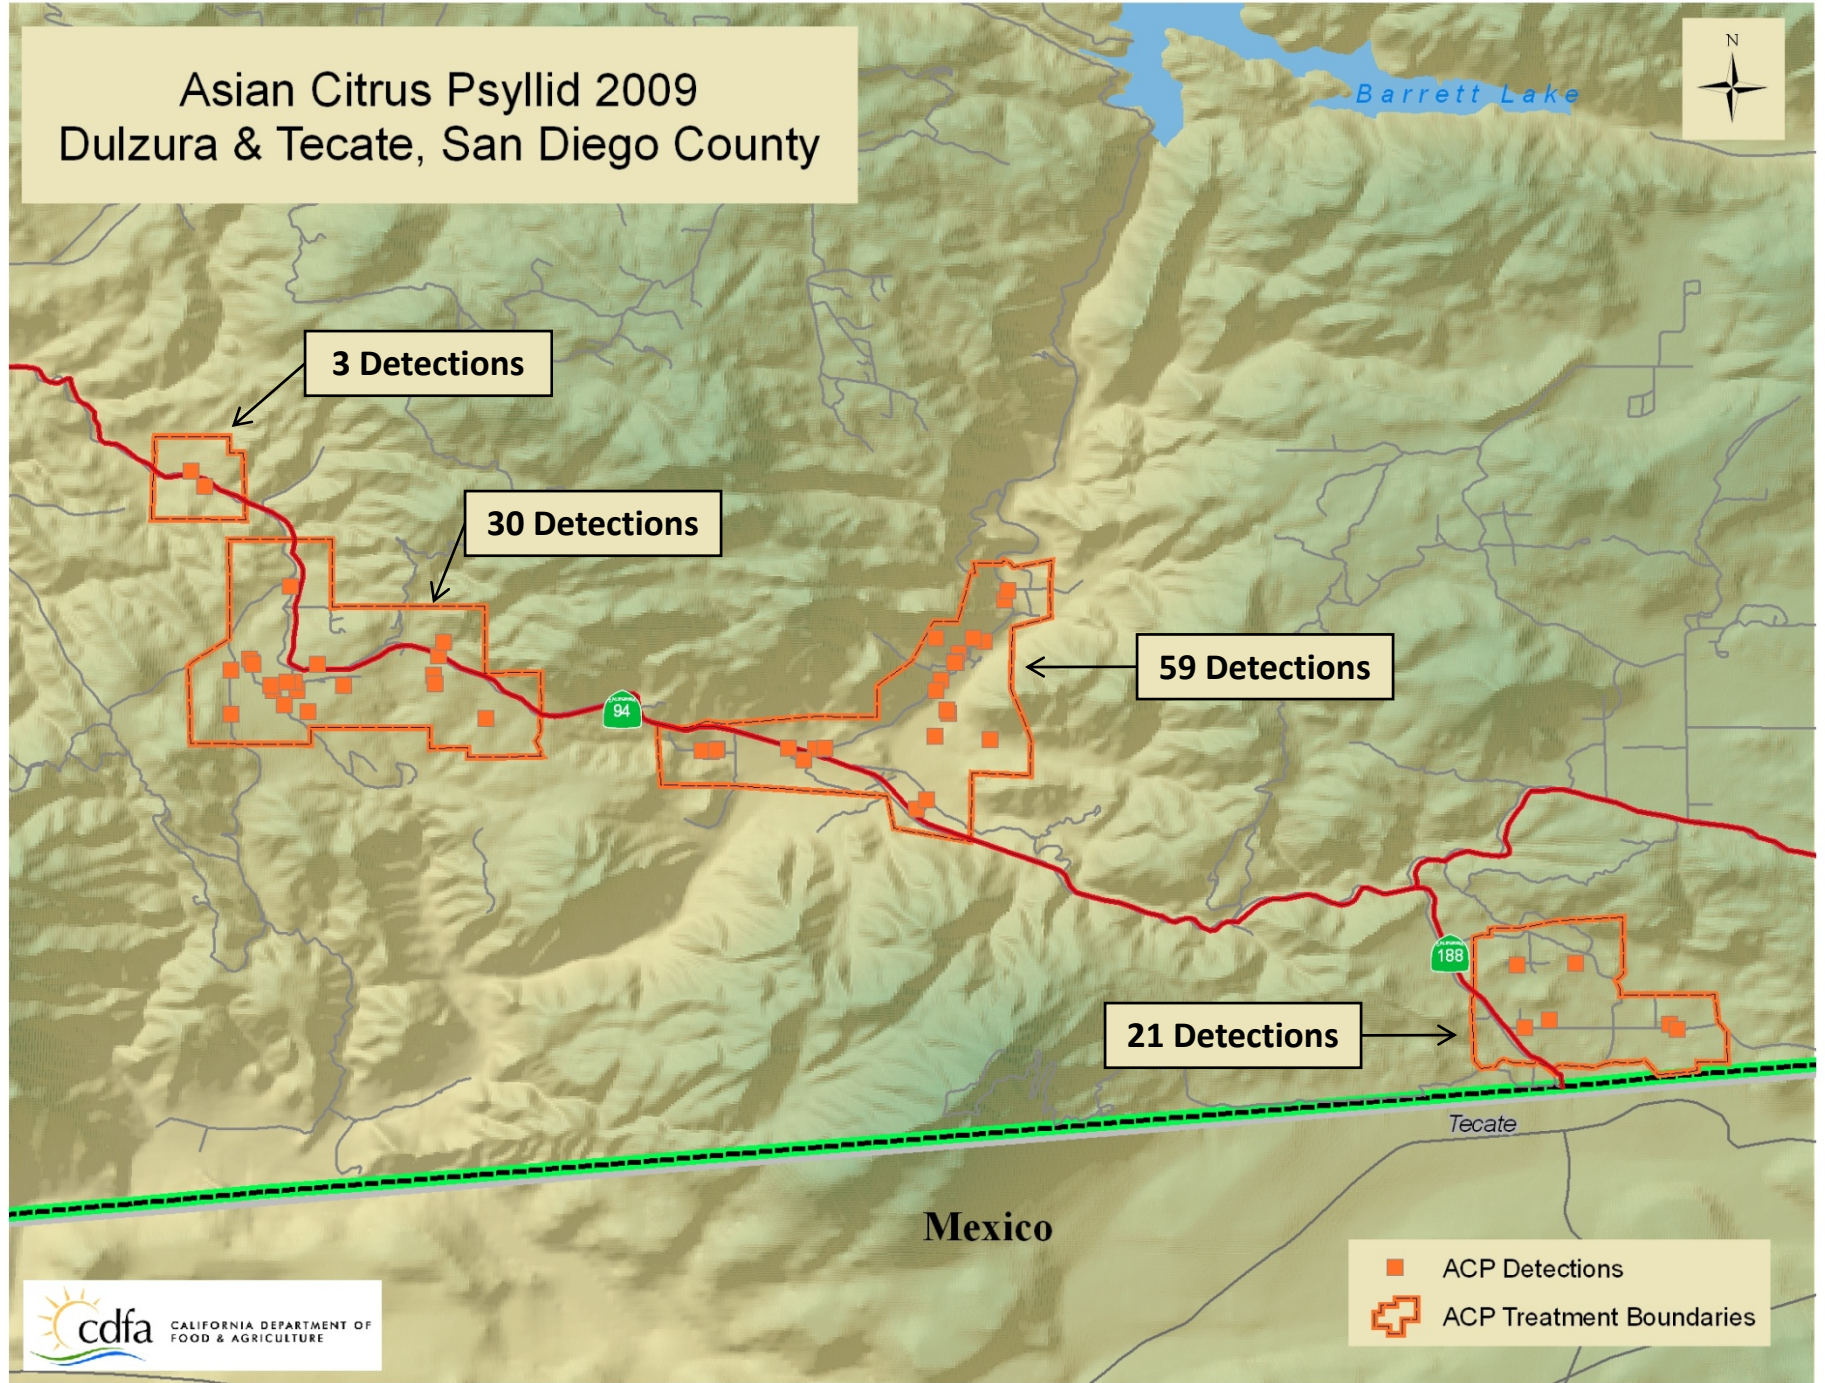

1 Detection

1 Detection

2 Detections

3 Detections

1 Detection

■ ACP Detections
▭ ACP Treatment Boundaries

Asian Citrus Psyllid 2009 Dulzura & Tecate, San Diego County

Barrett Lake

Asian Citrus Psyllid 2009 Imperial, County

Asian Citrus Psyllid 2009 Ocotillo, Imperial, County

11 Detections

1 Detection

Ocotillo

98

8

Imperial County

Mexico

- ACP Detections
- ▭ ACP Treatment Boundaries

Asian Citrus Psyllid 2009 Calexico & Heber, Imperial, County

Asian Citrus Psyllid 2009 Seeley, Imperial County

Asian Citrus Psyllid 2009 Westmorland, Imperial, County

ASIAN CITRUS PSYLLID (ACP) SAN DIEGO COUNTY 2008 / 2009

10 MI.

ACP DETECTION

- CALIFORNIA
- BAJA

- PROGRAM BOUNDARY
- QUARANTINE BOUNDARY

TREATMENT STATUS

- COMPLETED
- DATE LAST DETECTION -- DATE LAST TREATMENT