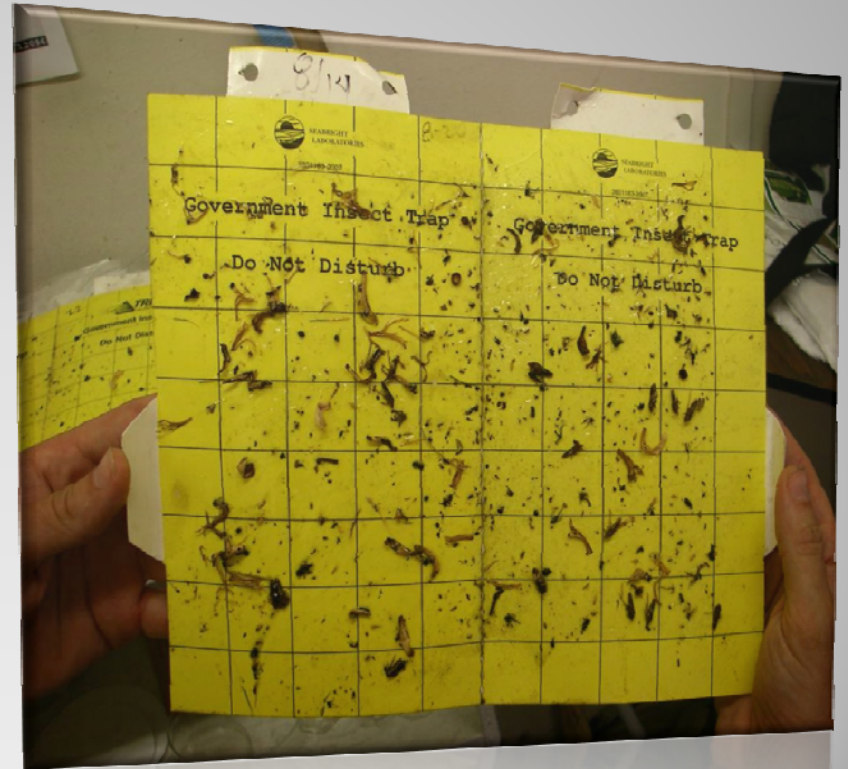

Asian Citrus Psyllid Eradication Efforts

Robert Leavitt, Assistant Director
Plant Health and Pest Prevention Services
California Department of Food and Agriculture

ACP Detection Activities

ACP Detection Activities

ACP Detection Activities

ACP Detection Activities

ACP Detection Activities

Yellow Panel Traps Deployed for ACP in State Run Trapping Programs:

County Traps	# of
Imperial	*
3,176	
Marin	
61	
Mendocino	
10	
Orange	
1,041	
Part of Los Angeles	
80	
Riverside	
1,758	
San Diego	*
4,821	
* San Francisco State and County Traps	
46	
Santa Barbara	
385	

Other County Participation

County Traps	# of
Amador	5
El Dorado	5
Napa	5
Placer	10
Sacramento	24
Solano	10
Yolo	10

ACP Treatment Activities

Asian Citrus Psyllid 2009

- ACP Detections
- ACP Detections (Mexico)
- Quarantine Boundary

ASIAN CITRUS PSYLLID (ACP) SAN DIEGO COUNTY 2008 / 2009

10 MI.

ACP DETECTION

- CALIFORNIA
- BAJA

- PROGRAM BOUNDARY
- QUARANTINE BOUNDARY

TREATMENT STATUS

- COMPLETED
- DATE LAST DETECTION -- DATE LAST TREATMENT