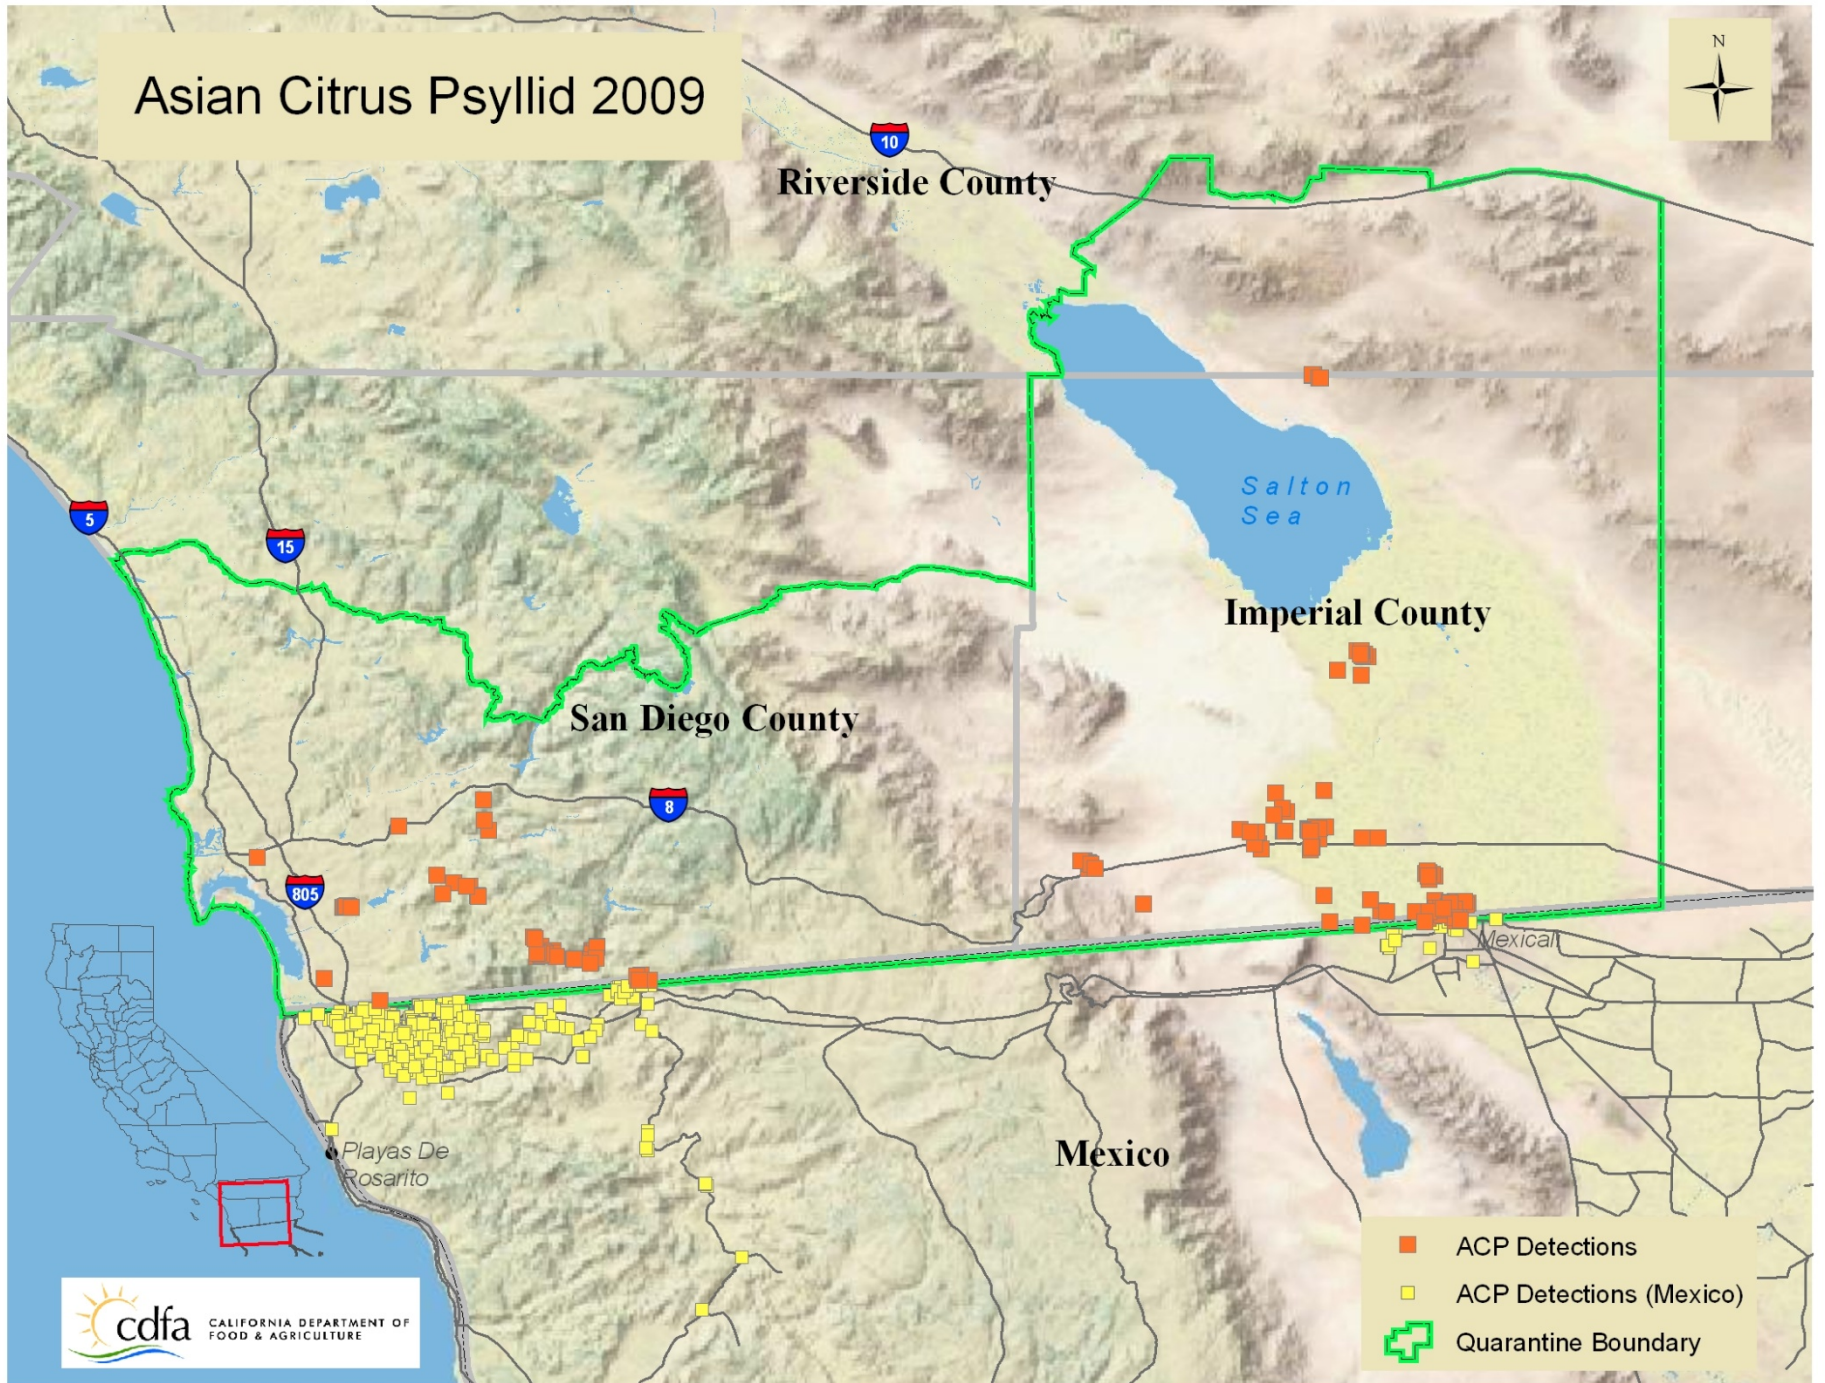

ACP Detection Activities

ACP Detection Activities

ACP Detection Activities

Yellow Panel Traps Deployed for ACP in State Run Trapping Programs:

County Traps	# of
Imperial	*
3,176	
Marin	
61	
Mendocino	
10	
Orange	
1,041	
Part of Los Angeles	
80	
Riverside	
1,758	
San Diego	*
4,821	
* San Francisco State and County Traps	
46	
Santa Barbara	
385	

Other County Participation

County Traps	# of
Amador	5
El Dorado	5
Napa	5
Placer	10
Sacramento	24
Solano	10
Yolo	10

ACP Treatment Activities

Asian Citrus Psyllid 2009

- ACP Detections
- ACP Detections (Mexico)
- Quarantine Boundary

Asian Citrus Psyllid Time Series

Week Ending: 06/12/2009

Asian Citrus Psyllid 2009 San Diego County

Asian Citrus Psyllid 2009 El Cajon & Crest, San Diego County

Asian Citrus Psyllid 2009 Jamul, San Diego County

1 Detection

1 Detection

2 Detections

3 Detections

1 Detection

■ ACP Detections
▭ ACP Treatment Boundaries

Asian Citrus Psyllid 2009 Dulzura & Tecate, San Diego County

Barrett Lake