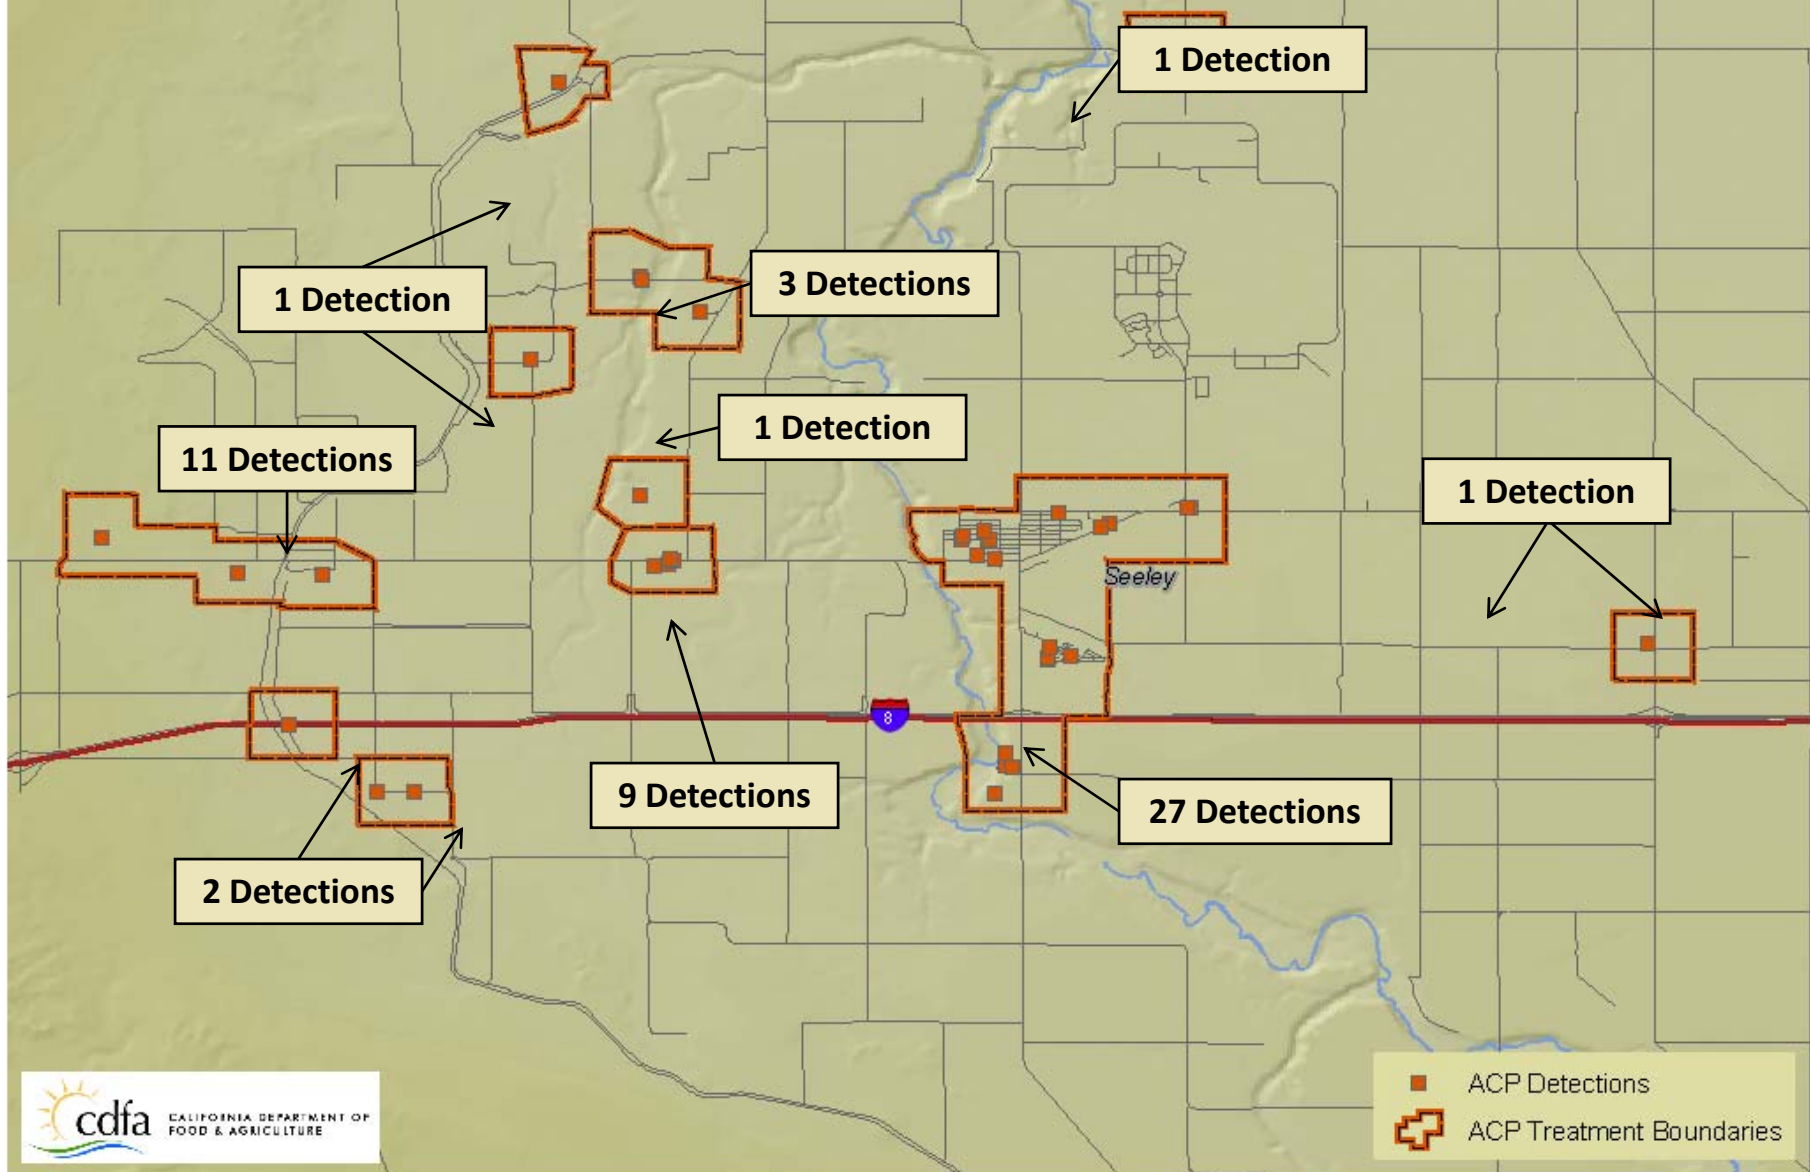

1 Detection

1 Detection

2 Detections

3 Detections

1 Detection

■ ACP Detections
▭ ACP Treatment Boundaries

Asian Citrus Psyllid 2009 Dulzura & Tecate, San Diego County

Barrett Lake

Mexico

- ACP Detections
- ▭ ACP Treatment Boundaries

Asian Citrus Psyllid 2009 Calexico & Heber, Imperial, County

Asian Citrus Psyllid 2009 Seeley, Imperial County

Asian Citrus Psyllid 2009 Westmorland, Imperial, County

ASIAN CITRUS PSYLLID (ACP) SAN DIEGO COUNTY 2008 / 2009

10 MI.

ACP DETECTION

- CALIFORNIA
- BAJA

- PROGRAM BOUNDARY
- QUARANTINE BOUNDARY

TREATMENT STATUS

- COMPLETED
- DATE LAST DETECTION -- DATE LAST TREATMENT

ASIAN CITRUS PSYLLID (ACP) IMPERIAL COUNTY / PORTION OF RIVERSIDE COUNTY 2008 / 2009

ACP DETECTION

- CALIFORNIA
- BAJA

- PROGRAM BOUNDARY
- QUARANTINE BOUNDARY

TREATMENT STATUS

- COMPLETED
- IN PROGRESS
- DATE LAST DETECTION
- DATE LAST TREATMENT