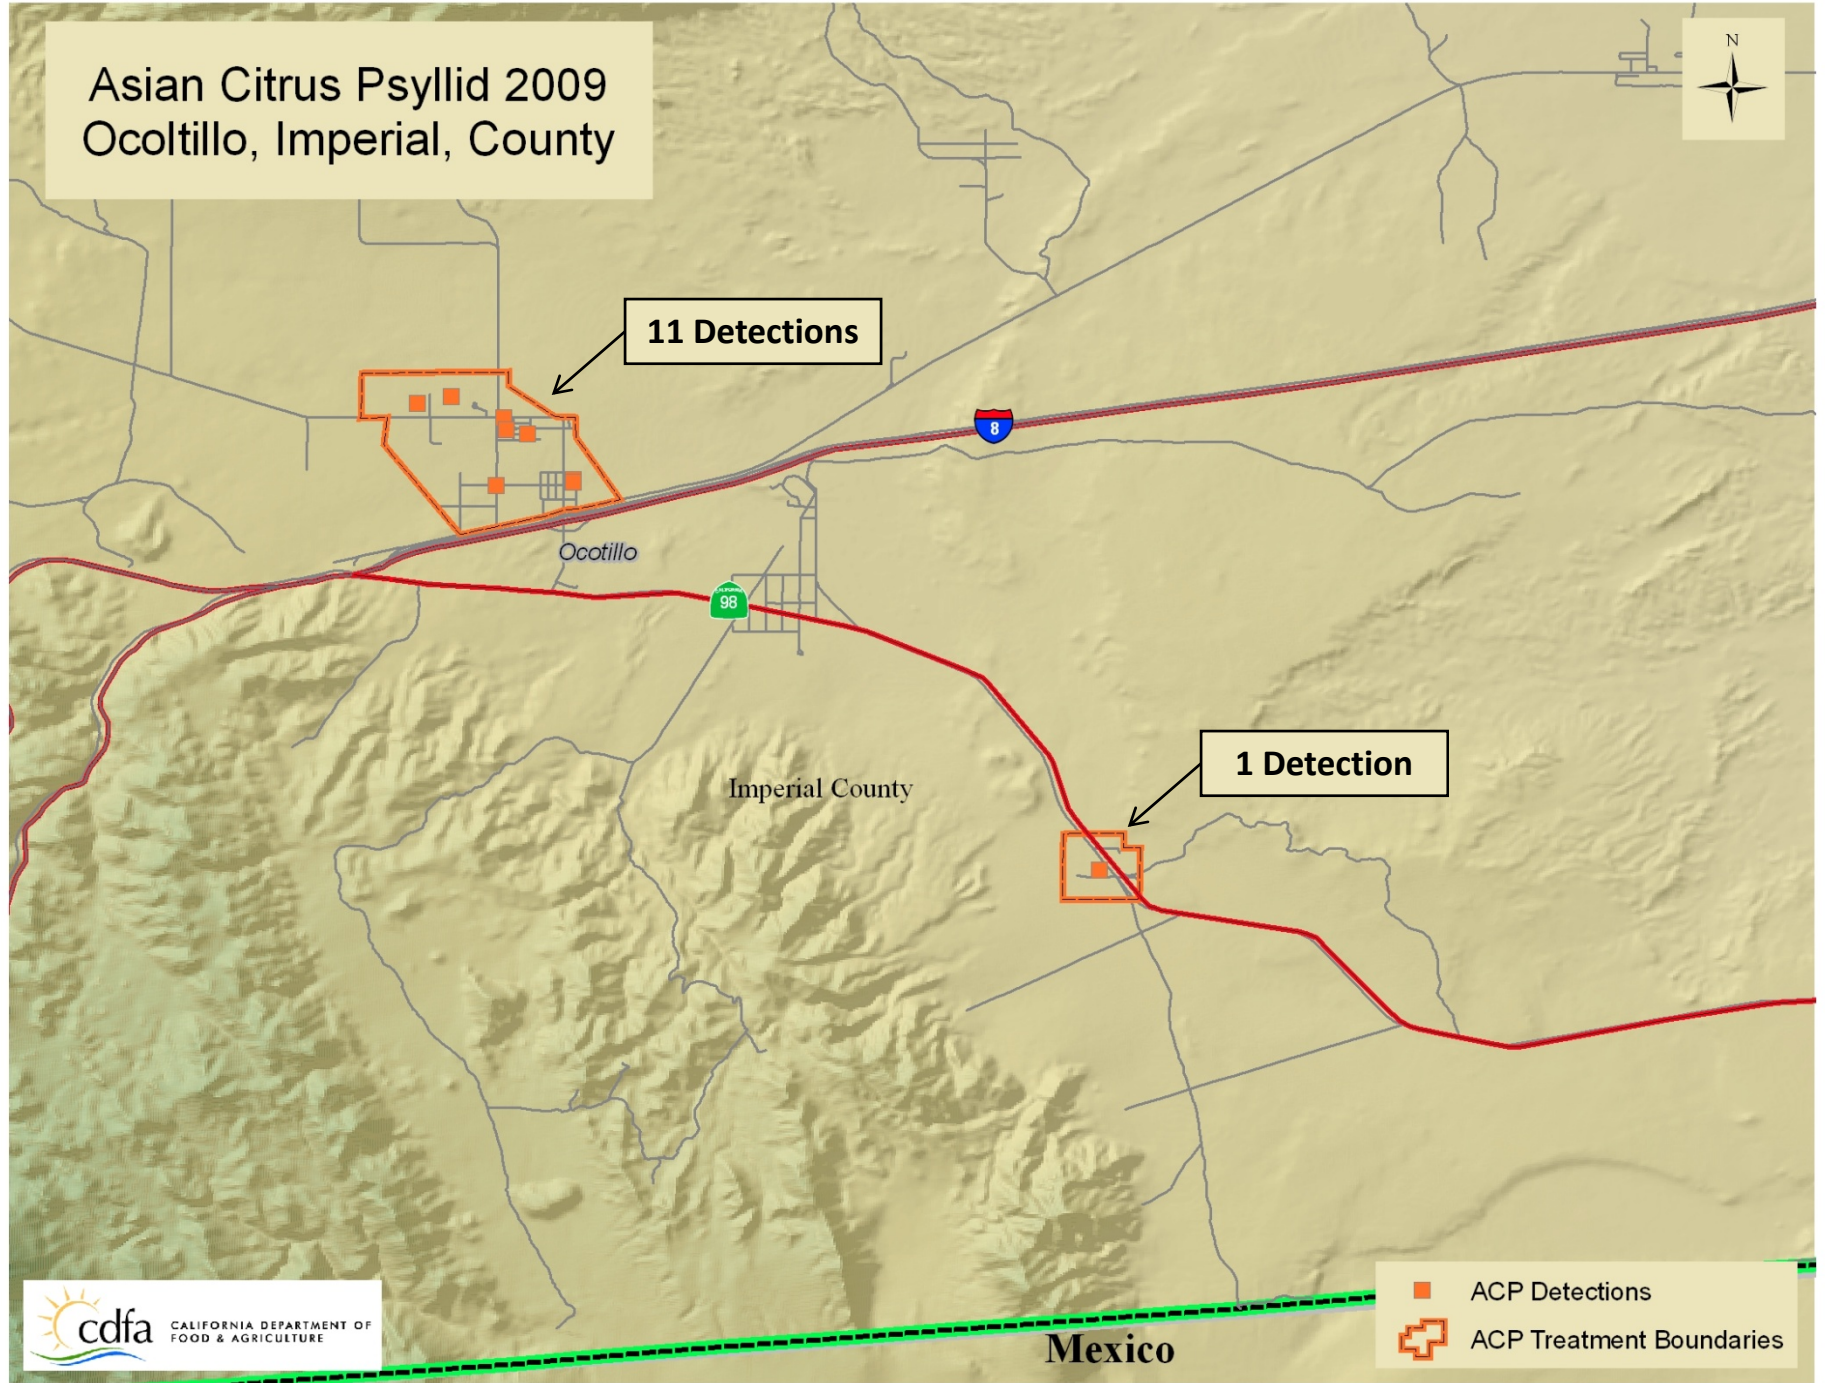

1 Detection

1 Detection

2 Detections

3 Detections

1 Detection

■ ACP Detections
▭ ACP Treatment Boundaries

Asian Citrus Psyllid 2009 Dulzura & Tecate, San Diego County

Barrett Lake

Asian Citrus Psyllid 2009 Imperial, County

Asian Citrus Psyllid 2009 Ocotillo, Imperial, County

11 Detections

1 Detection

Ocotillo

98

8

Imperial County

Mexico

- ACP Detections
- ▭ ACP Treatment Boundaries

Asian Citrus Psyllid 2009 Calexico & Heber, Imperial, County

Asian Citrus Psyllid 2009 Seeley, Imperial County

Asian Citrus Psyllid 2009 Westmorland, Imperial, County

ASIAN CITRUS PSYLLID (ACP) SAN DIEGO COUNTY 2008 / 2009

10 MI.

ACP DETECTION

- CALIFORNIA
- BAJA

- PROGRAM BOUNDARY
- QUARANTINE BOUNDARY

TREATMENT STATUS

- COMPLETED
- DATE LAST DETECTION -- DATE LAST TREATMENT