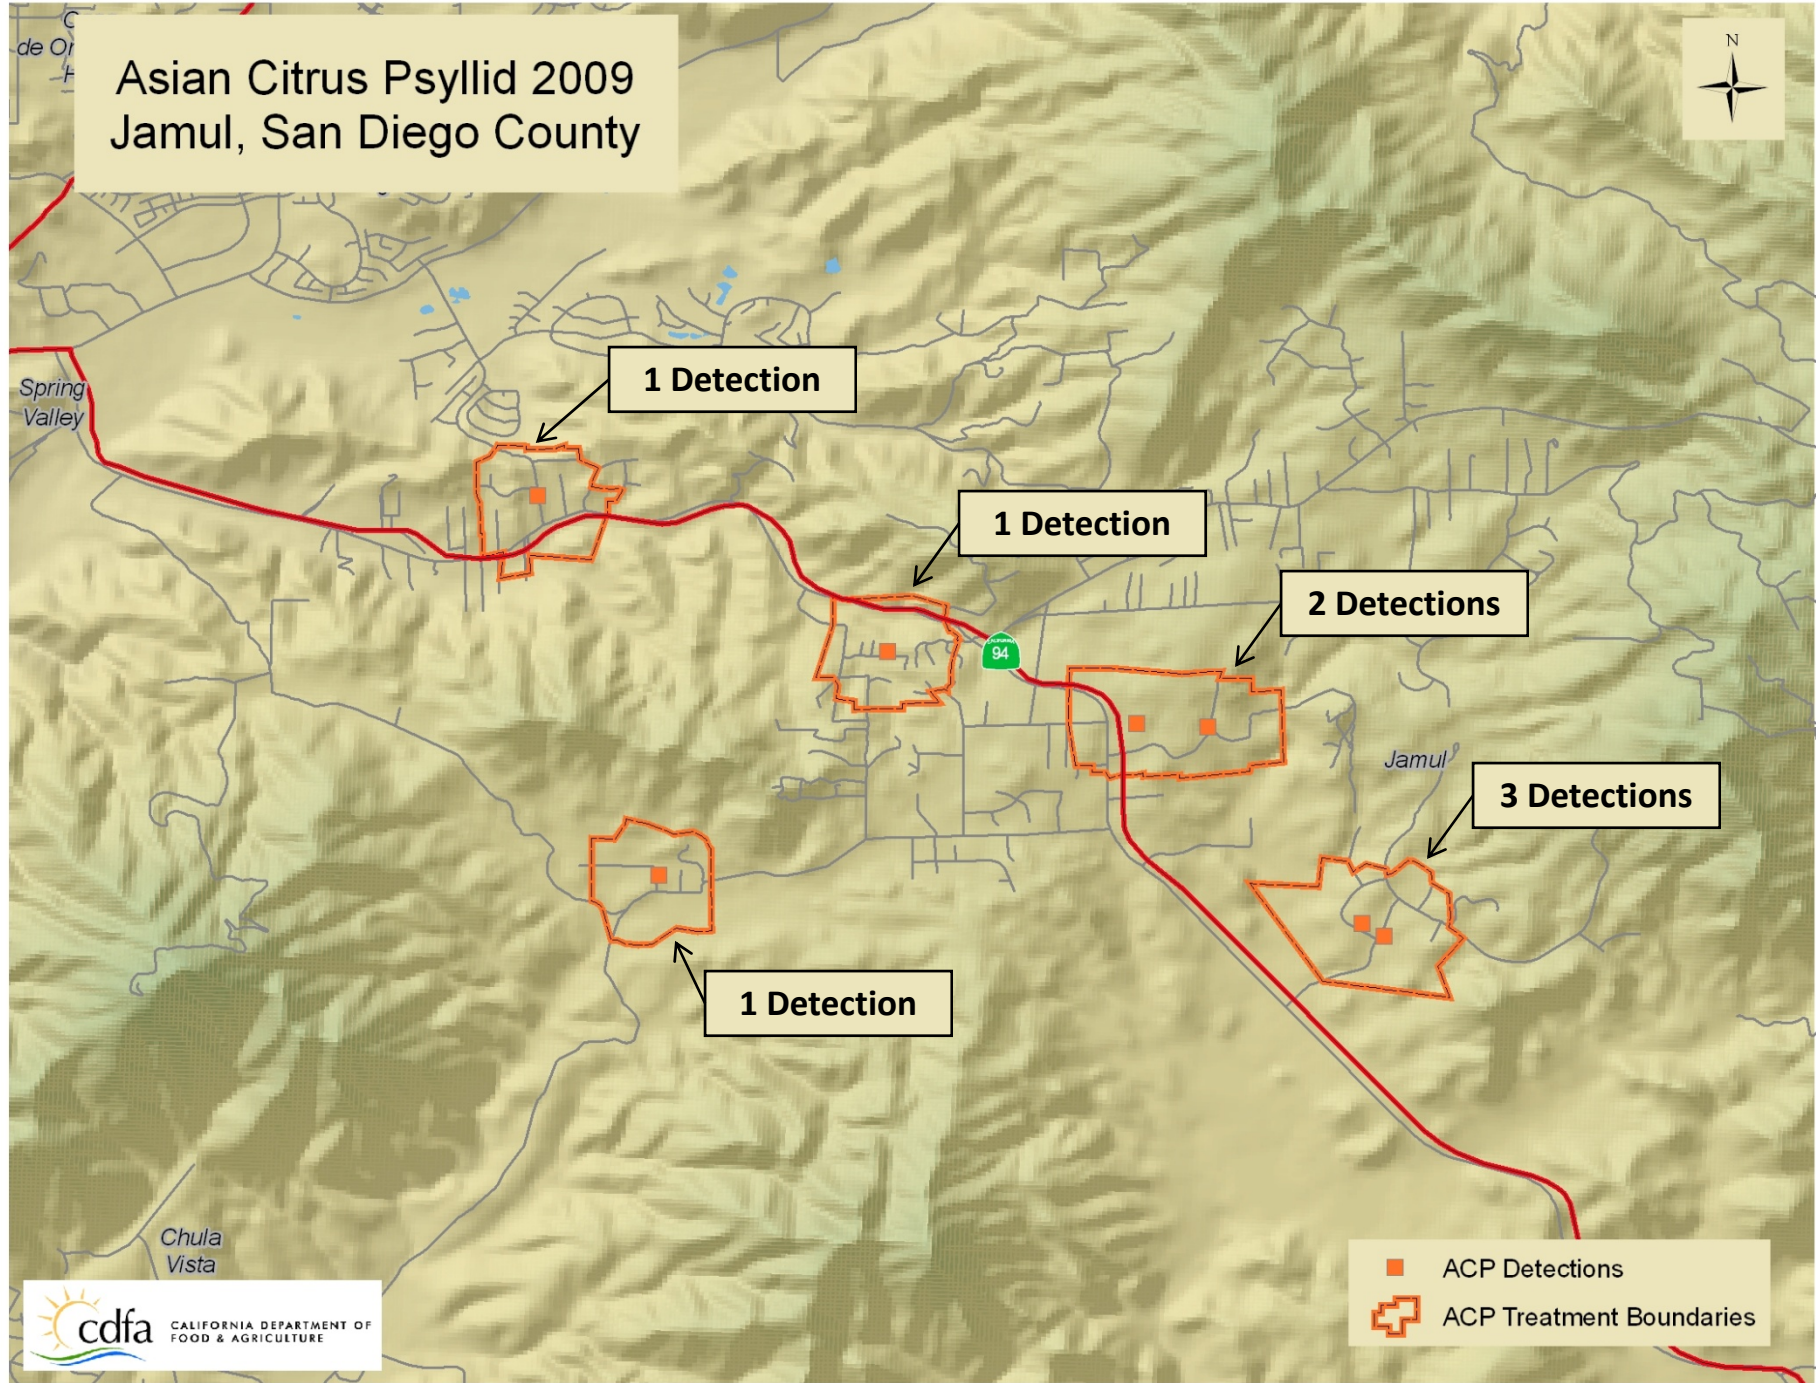

Other County Participation

County Traps	# of
Amador	5
El Dorado	5
Napa	5
Placer	10
Sacramento	24
Solano	10
Yolo	10

ACP Treatment Activities

Asian Citrus Psyllid 2009

- ACP Detections
- ACP Detections (Mexico)
- Quarantine Boundary

Asian Citrus Psyllid Time Series

Week Ending: 06/12/2009

Asian Citrus Psyllid 2009 San Diego County

Asian Citrus Psyllid 2009 El Cajon & Crest, San Diego County

Asian Citrus Psyllid 2009 Jamul, San Diego County

1 Detection

1 Detection

2 Detections

3 Detections

1 Detection

■ ACP Detections
▭ ACP Treatment Boundaries

Asian Citrus Psyllid 2009 Dulzura & Tecate, San Diego County

Barrett Lake

Asian Citrus Psyllid 2009 Imperial, County

Asian Citrus Psyllid 2009 Ocotillo, Imperial, County

11 Detections

1 Detection

Ocotillo

98

8

Imperial County