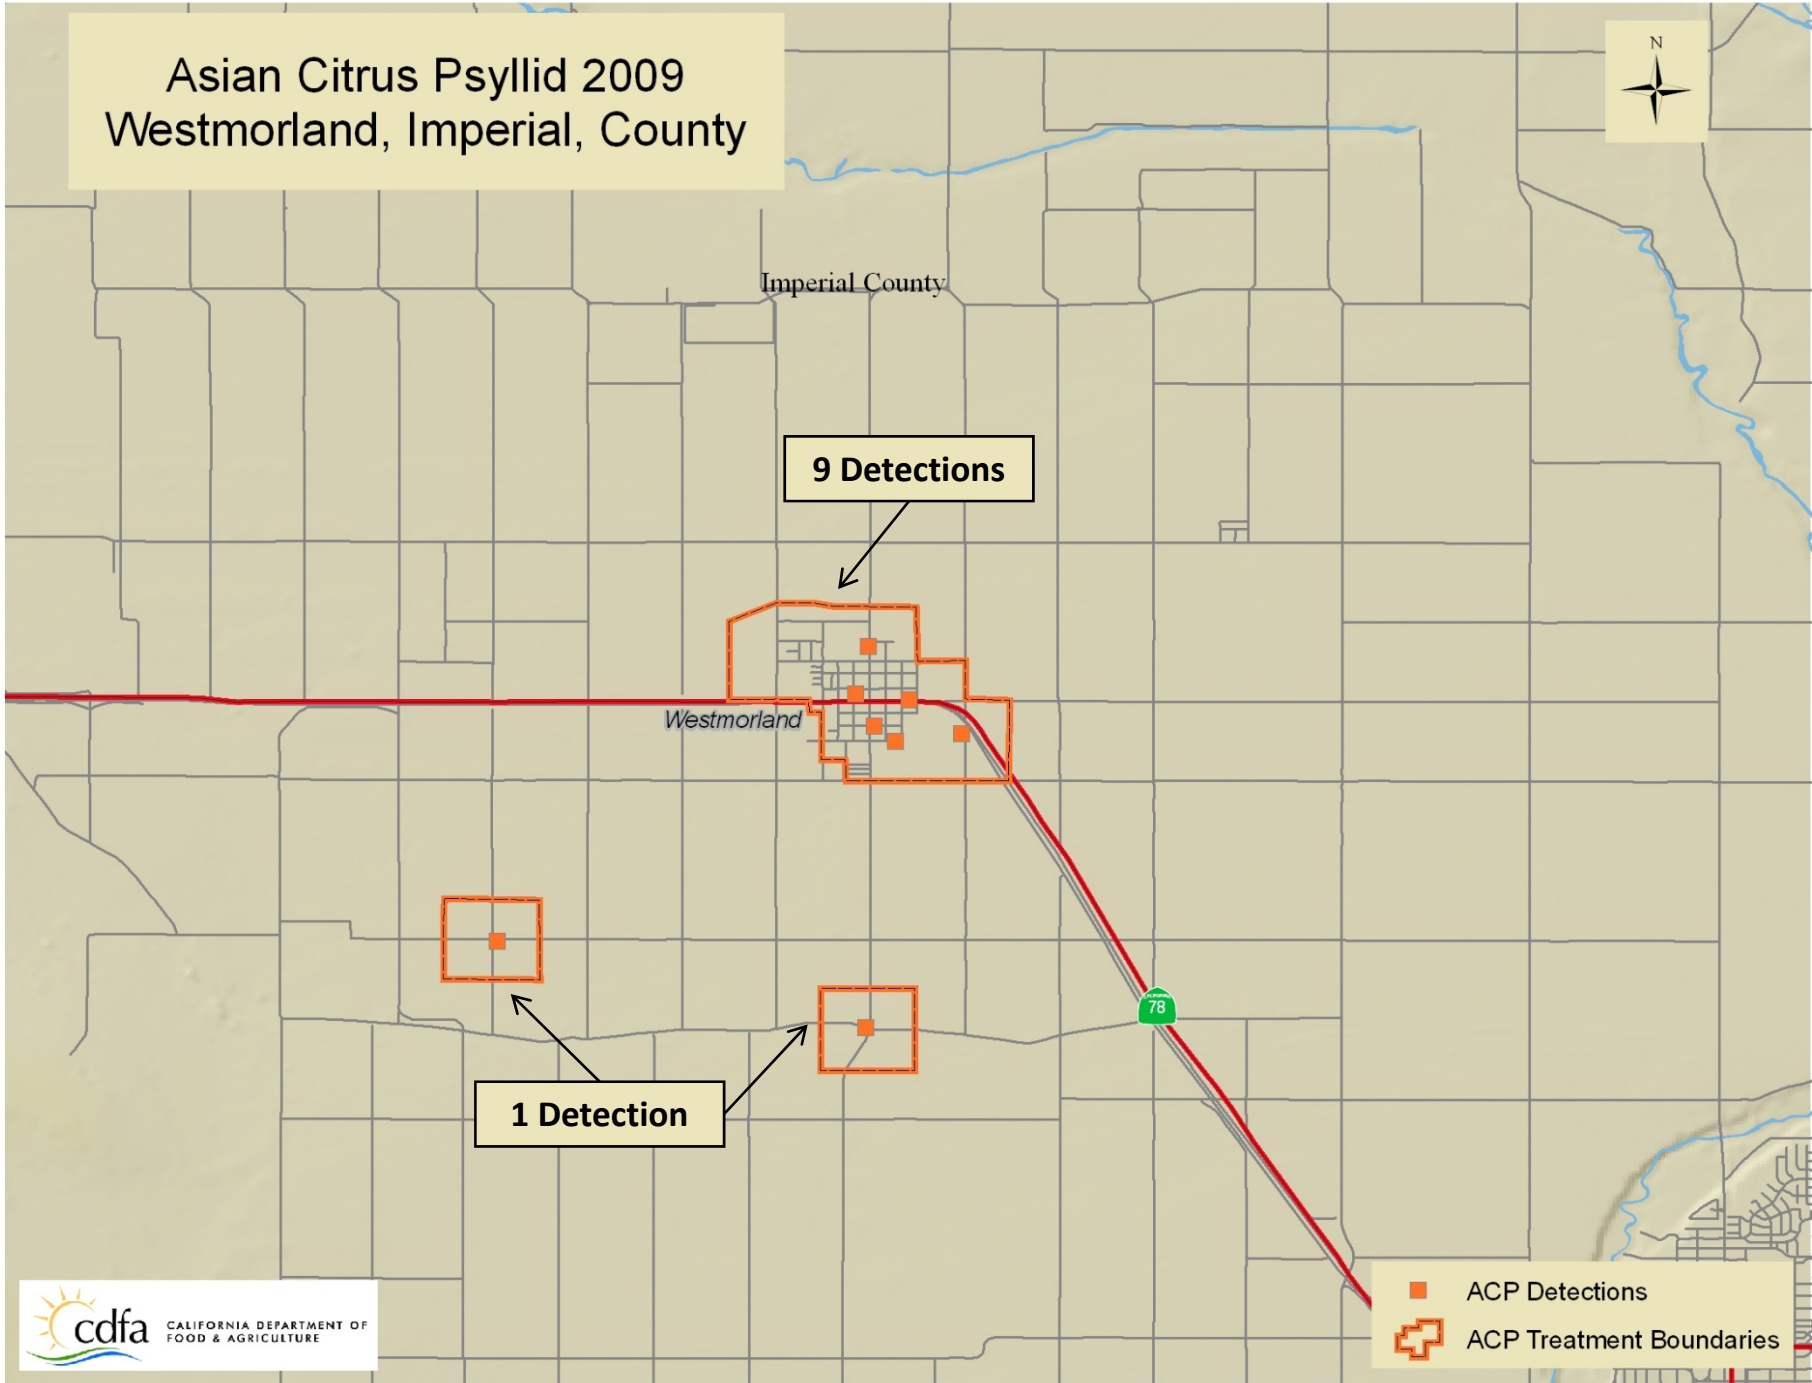

Asian Citrus Psyllid 2009 Imperial, County

Asian Citrus Psyllid 2009 Ocotillo, Imperial, County

11 Detections

1 Detection

Ocotillo

98

8

Imperial County

Mexico

- ACP Detections
- ▭ ACP Treatment Boundaries

Asian Citrus Psyllid 2009 Calexico & Heber, Imperial, County

Asian Citrus Psyllid 2009 Seeley, Imperial County

Asian Citrus Psyllid 2009 Westmorland, Imperial, County

Imperial County

9 Detections

Westmorland

1 Detection

78

Asian Citrus Psyllid 2009 Niland, Imperial & Riverside County

9 Detections

Riverside
Imperial

ASIAN CITRUS PSYLLID (ACP) SAN DIEGO COUNTY 2008 / 2009

10 MI.

ACP DETECTION

- CALIFORNIA
- BAJA

- PROGRAM BOUNDARY
- QUARANTINE BOUNDARY

TREATMENT STATUS

- COMPLETED
- DATE LAST DETECTION -- DATE LAST TREATMENT