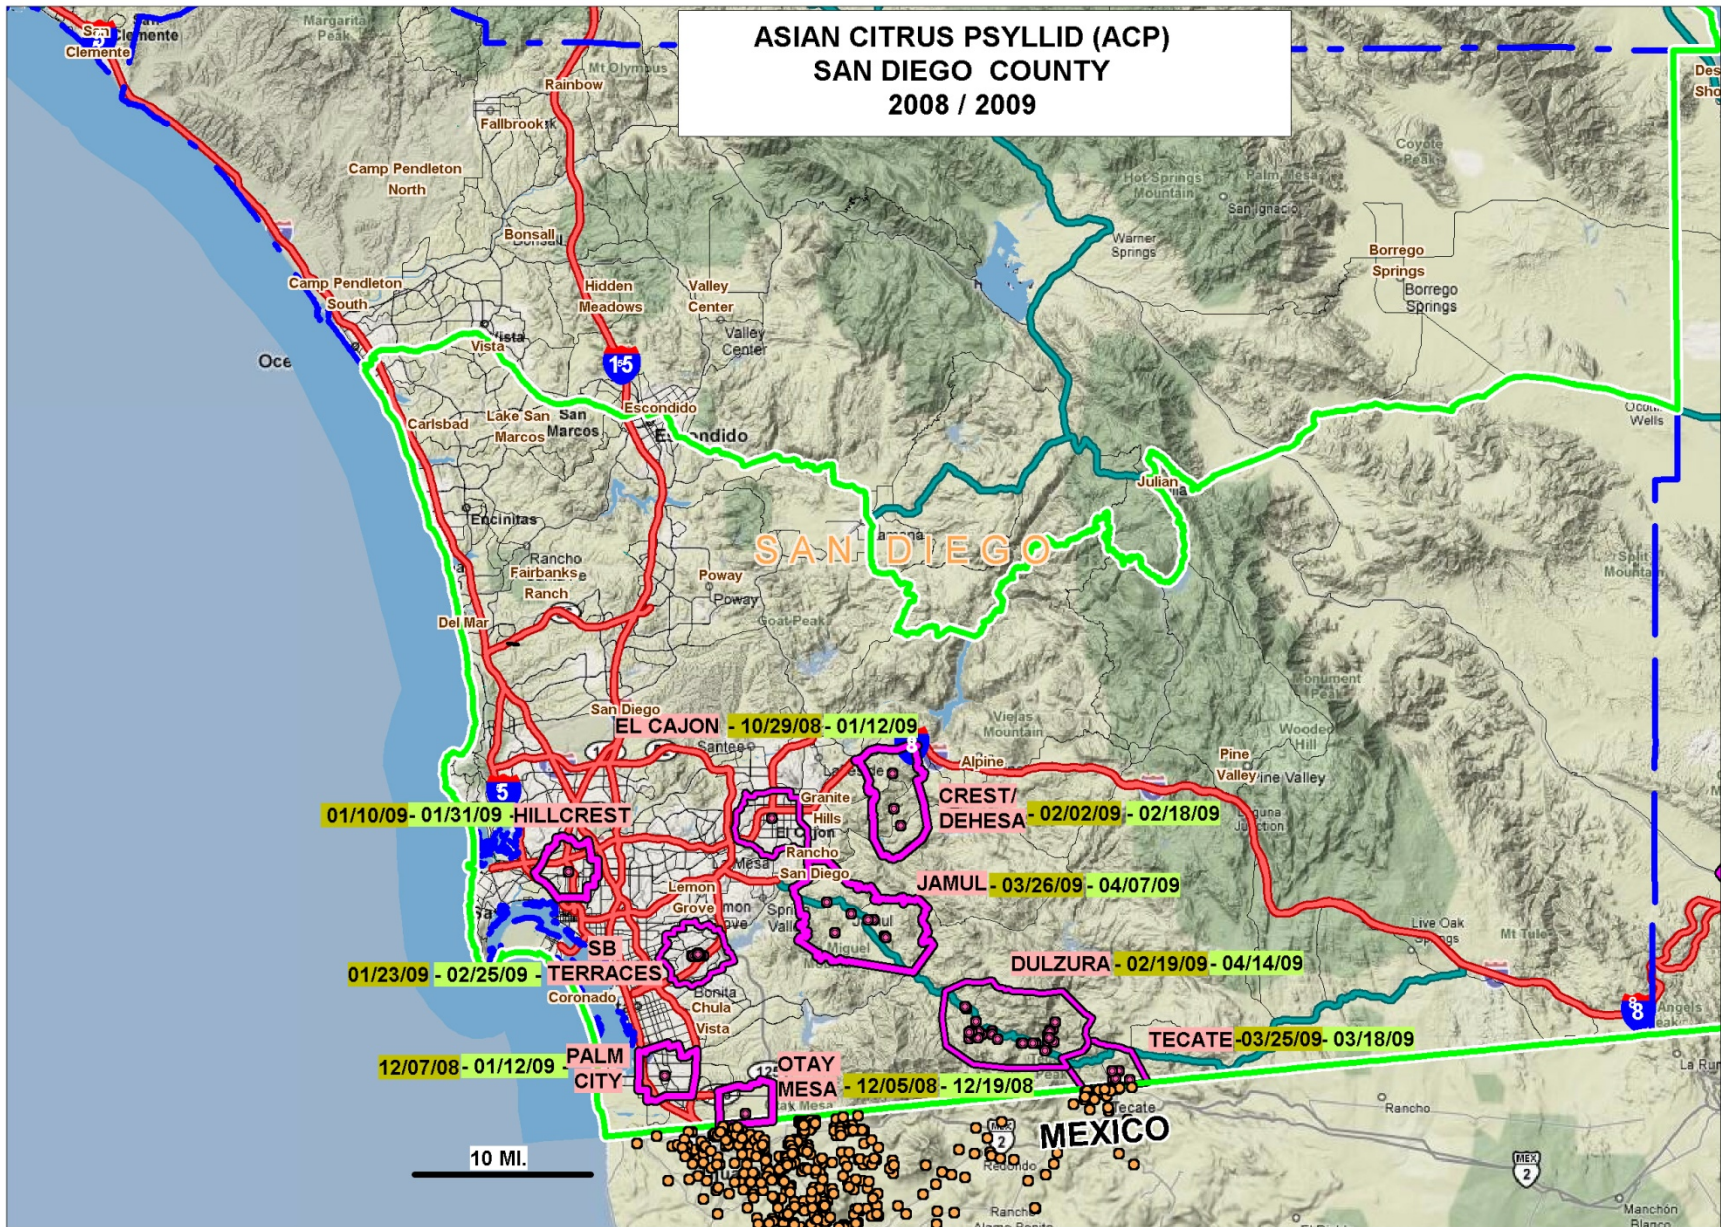

Mexico

- ACP Detections
- ▭ ACP Treatment Boundaries

Asian Citrus Psyllid 2009 Calexico & Heber, Imperial, County

Asian Citrus Psyllid 2009 Seeley, Imperial County

Asian Citrus Psyllid 2009 Westmorland, Imperial, County

Imperial County

9 Detections

Westmorland

1 Detection

78

Asian Citrus Psyllid 2009 Niland, Imperial & Riverside County

9 Detections

Riverside
Imperial

ASIAN CITRUS PSYLLID (ACP) SAN DIEGO COUNTY 2008 / 2009

10 MI.

ACP DETECTION

- CALIFORNIA
- BAJA

- PROGRAM BOUNDARY
- QUARANTINE BOUNDARY

TREATMENT STATUS

- COMPLETED
- DATE LAST DETECTION -- DATE LAST TREATMENT

ASIAN CITRUS PSYLLID (ACP) IMPERIAL COUNTY / PORTION OF RIVERSIDE COUNTY 2008 / 2009

ACP DETECTION

- CALIFORNIA
- BAJA

- PROGRAM BOUNDARY
- QUARANTINE BOUNDARY

TREATMENT STATUS

- COMPLETED
- IN PROGRESS
- DATE LAST DETECTION
- DATE LAST TREATMENT