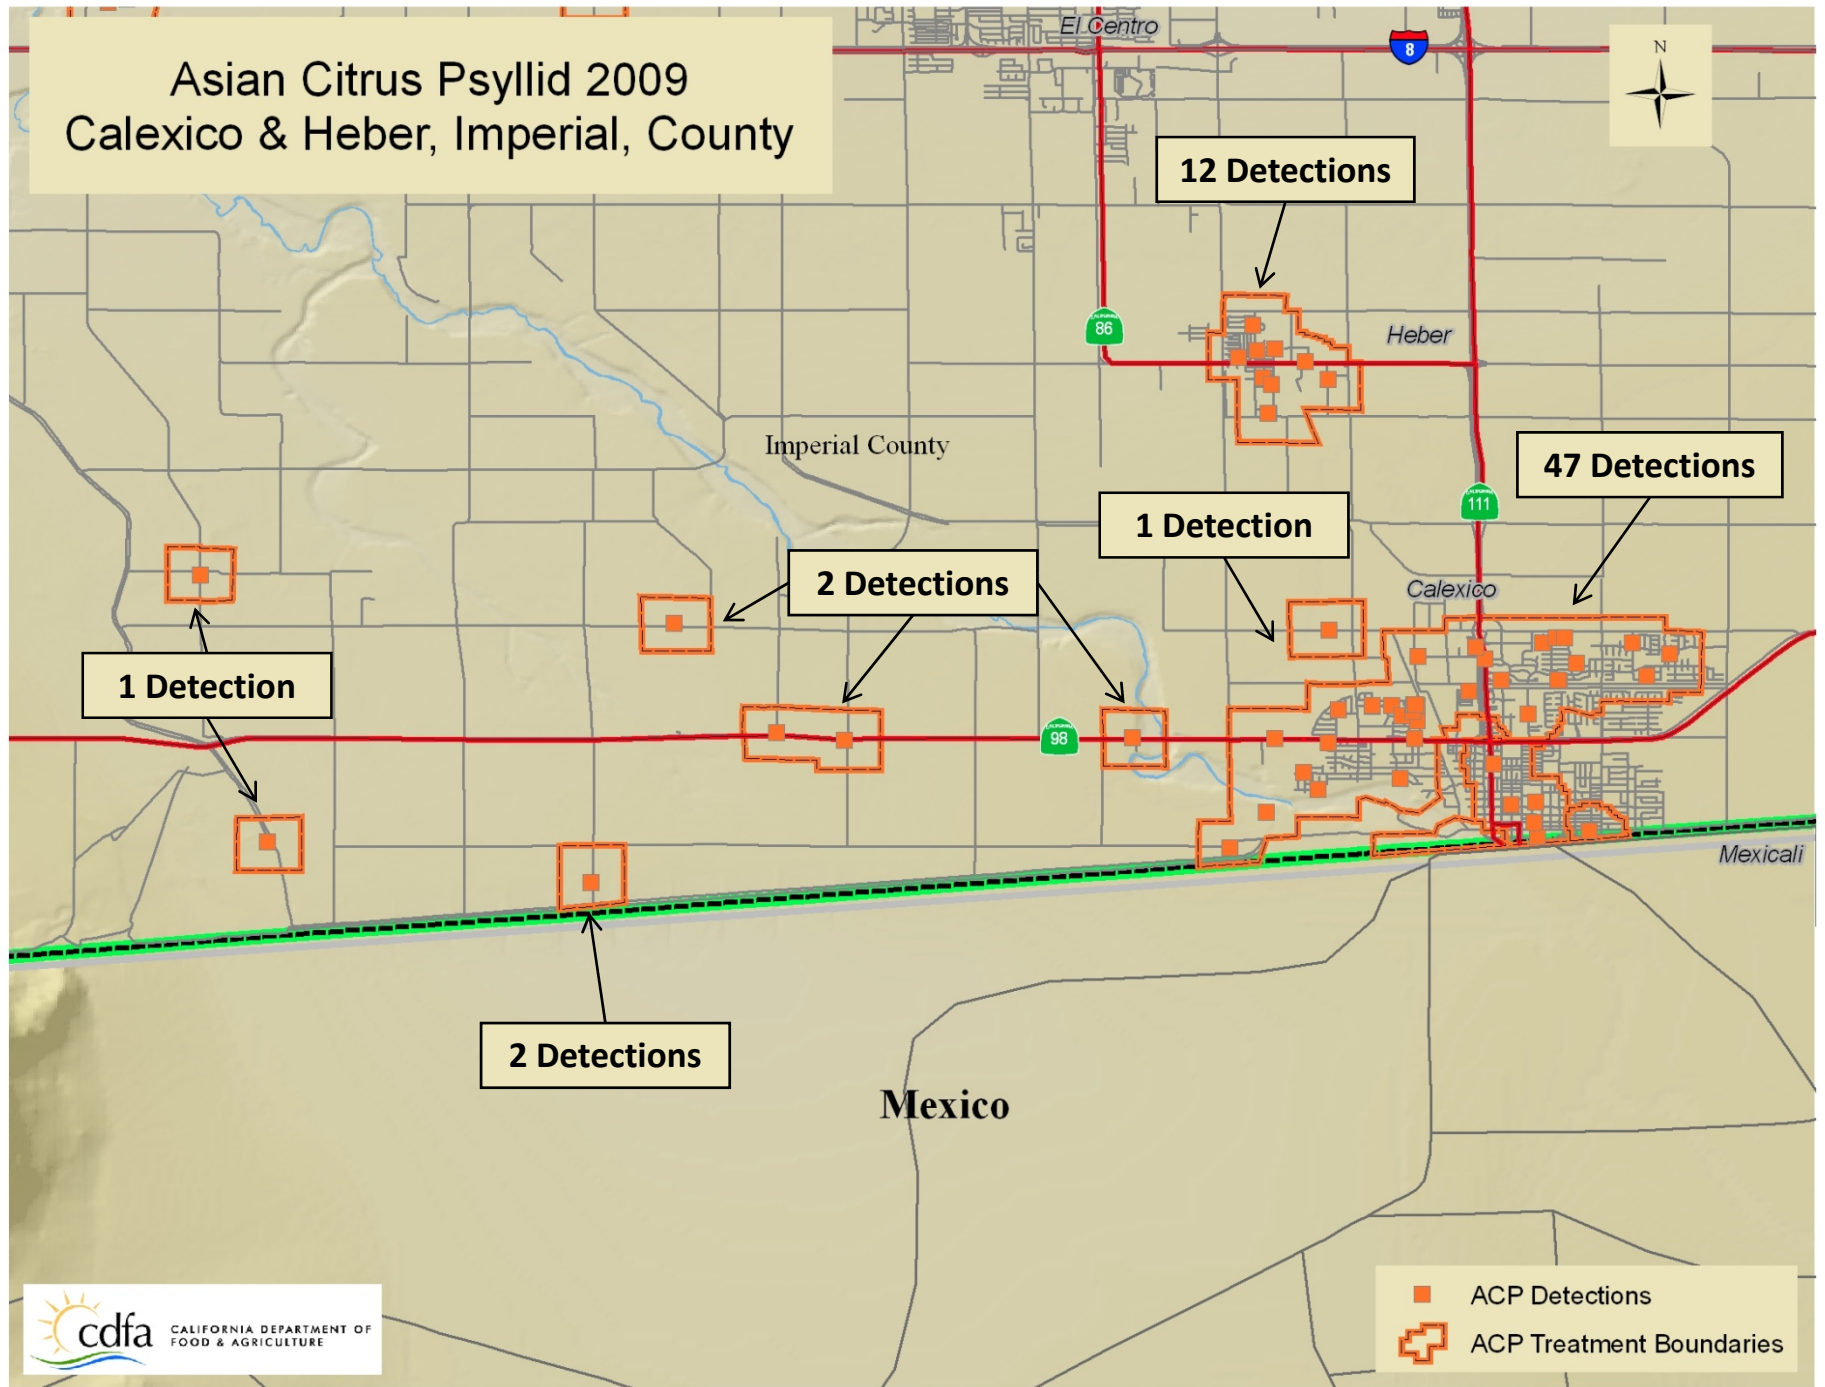

1 Detection

1 Detection

2 Detections

3 Detections

1 Detection

■ ACP Detections
▭ ACP Treatment Boundaries

Asian Citrus Psyllid 2009 Dulzura & Tecate, San Diego County

Barrett Lake

Asian Citrus Psyllid 2009 Imperial, County

Asian Citrus Psyllid 2009 Ocotillo, Imperial, County

11 Detections

1 Detection

Ocotillo

98

8

Imperial County

Mexico

- ACP Detections
- ▭ ACP Treatment Boundaries

Asian Citrus Psyllid 2009 Calexico & Heber, Imperial, County

Asian Citrus Psyllid 2009 Seeley, Imperial County

Asian Citrus Psyllid 2009 Westmorland, Imperial, County

ASIAN CITRUS PSYLLID (ACP) SAN DIEGO COUNTY 2008 / 2009

10 MI.

ACP DETECTION

- CALIFORNIA
- BAJA

- PROGRAM BOUNDARY
- QUARANTINE BOUNDARY

TREATMENT STATUS

- COMPLETED
- DATE LAST DETECTION -- DATE LAST TREATMENT