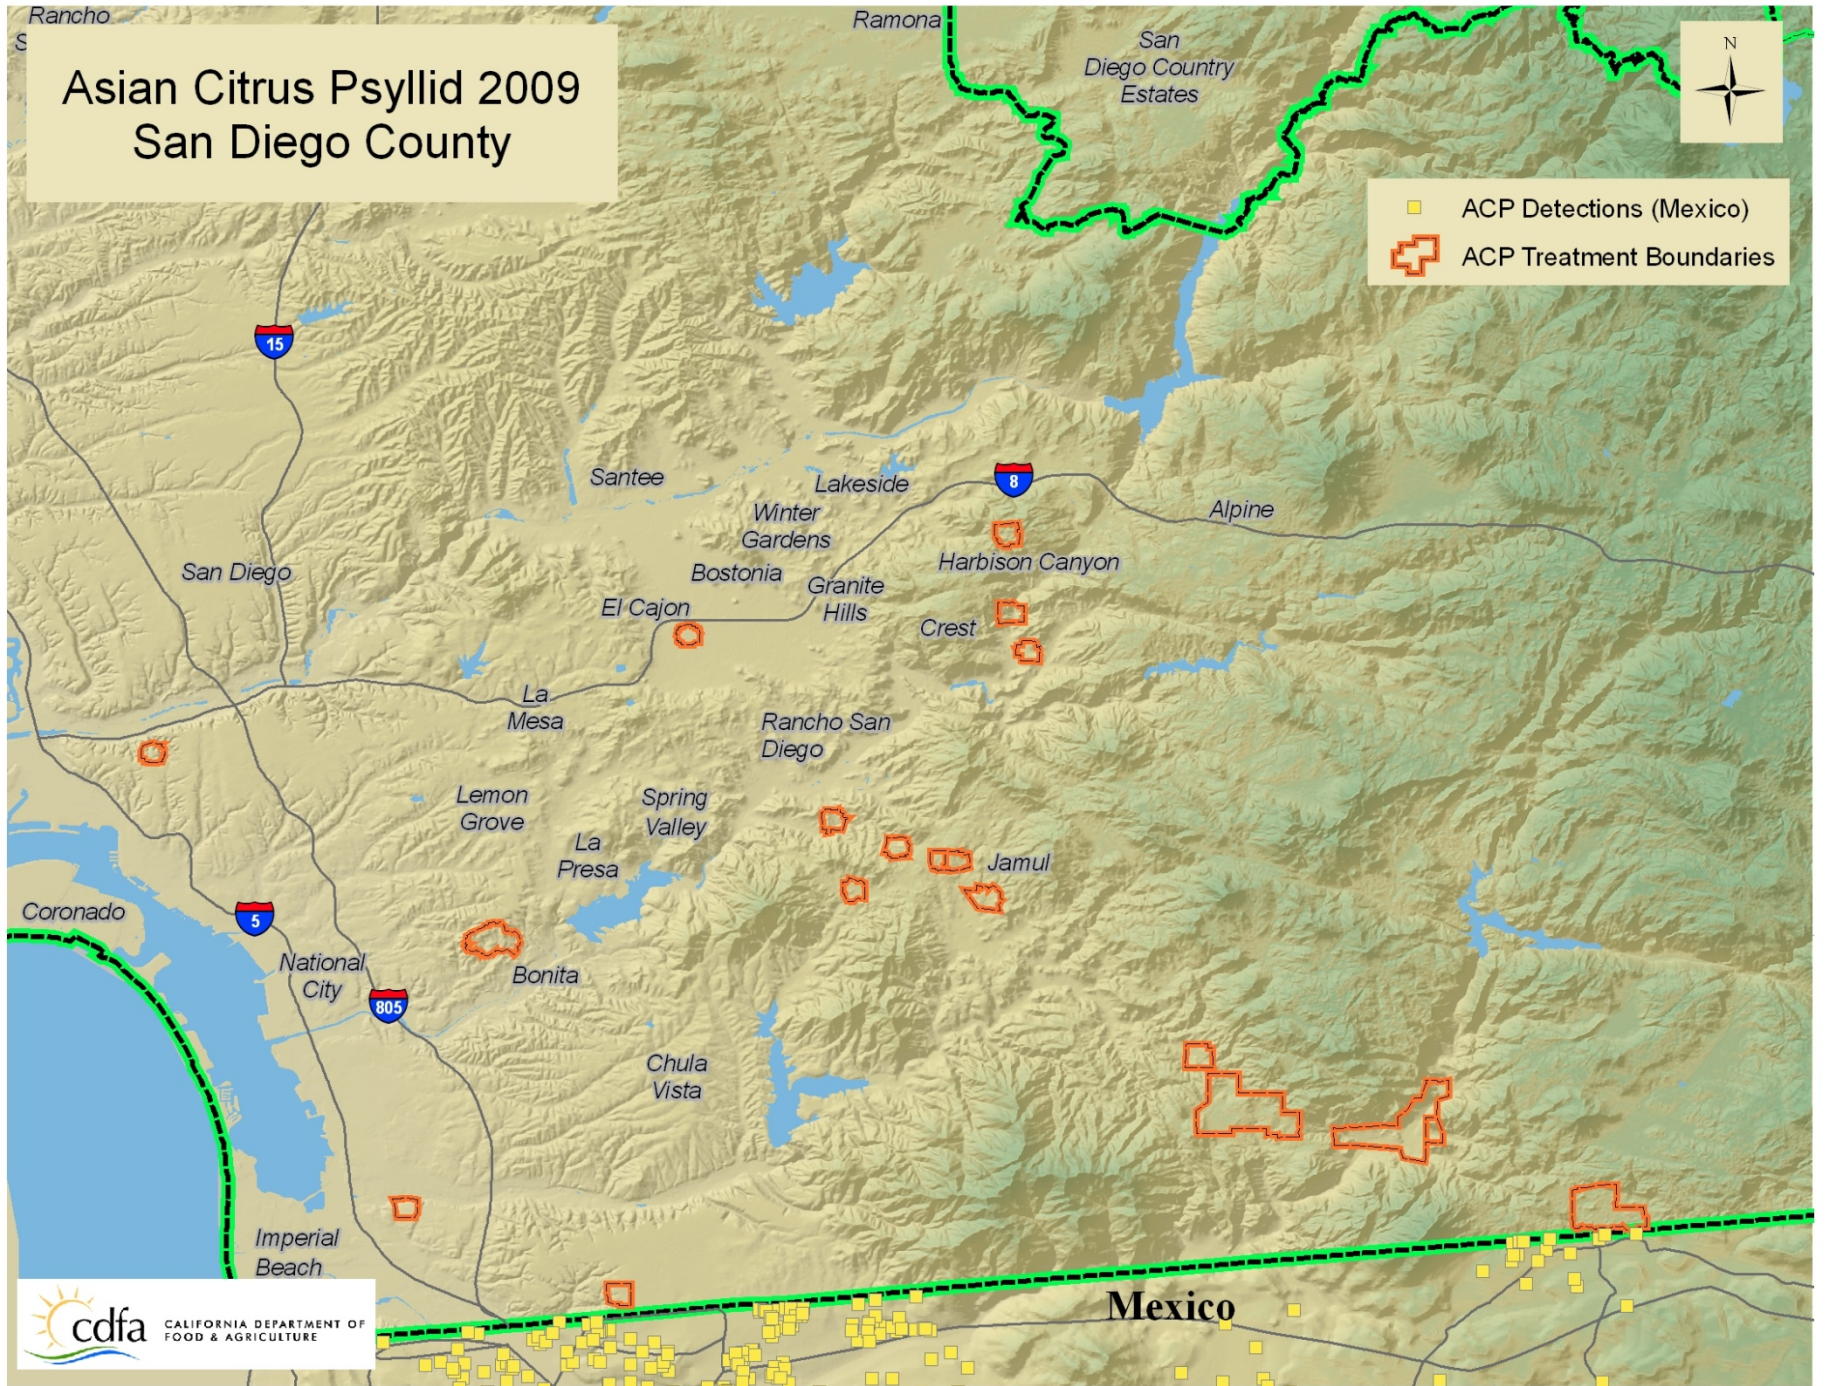

Other County Participation

County Traps	# of
Amador	5
El Dorado	5
Napa	5
Placer	10
Sacramento	24
Solano	10
Yolo	10

ACP Treatment Activities

Asian Citrus Psyllid 2009

- ACP Detections
- ACP Detections (Mexico)
- Quarantine Boundary

Asian Citrus Psyllid Time Series

Week Ending: 06/12/2009

Asian Citrus Psyllid 2009 San Diego County

Asian Citrus Psyllid 2009 El Cajon & Crest, San Diego County

Asian Citrus Psyllid 2009 Jamul, San Diego County

1 Detection

1 Detection

2 Detections

3 Detections

1 Detection

■ ACP Detections
▭ ACP Treatment Boundaries

Asian Citrus Psyllid 2009 Dulzura & Tecate, San Diego County

Barrett Lake

Asian Citrus Psyllid 2009 Imperial, County

Asian Citrus Psyllid 2009 Ocotillo, Imperial, County

11 Detections

1 Detection

Ocotillo

98

8

Imperial County