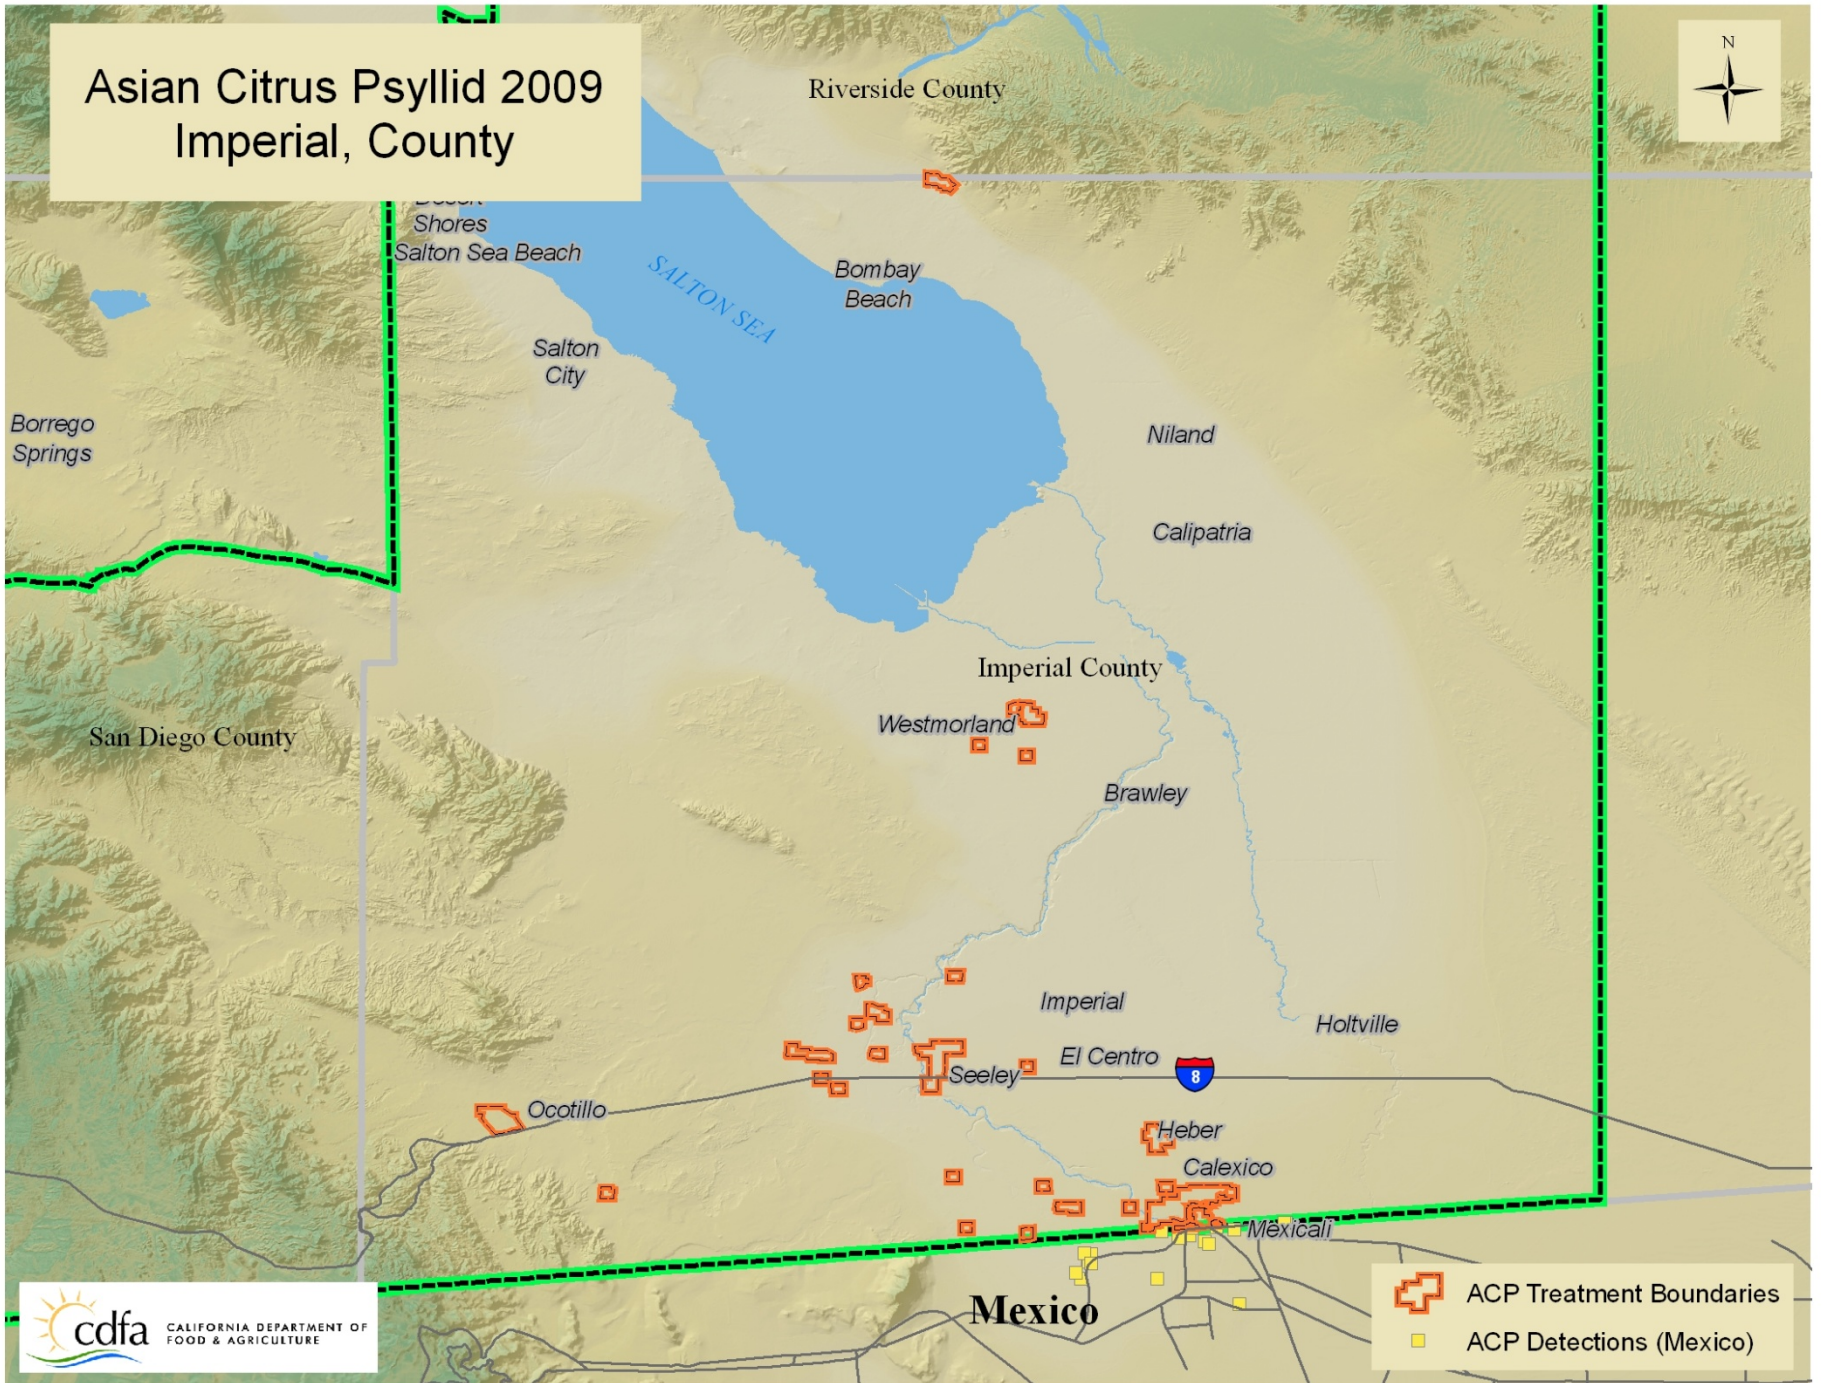

Asian Citrus Psyllid Time Series

Week Ending: 06/12/2009

Asian Citrus Psyllid 2009 San Diego County

Asian Citrus Psyllid 2009 El Cajon & Crest, San Diego County

Asian Citrus Psyllid 2009 Jamul, San Diego County

1 Detection

1 Detection

2 Detections

3 Detections

1 Detection

■ ACP Detections
▭ ACP Treatment Boundaries

Asian Citrus Psyllid 2009 Dulzura & Tecate, San Diego County

Barrett Lake

Asian Citrus Psyllid 2009 Imperial, County

Asian Citrus Psyllid 2009 Ocotillo, Imperial, County

11 Detections

1 Detection

Ocotillo

98

8

Imperial County

Mexico

- ACP Detections
- ▭ ACP Treatment Boundaries

Asian Citrus Psyllid 2009 Calexico & Heber, Imperial, County

Asian Citrus Psyllid 2009 Seeley, Imperial County

Asian Citrus Psyllid 2009 Westmorland, Imperial, County