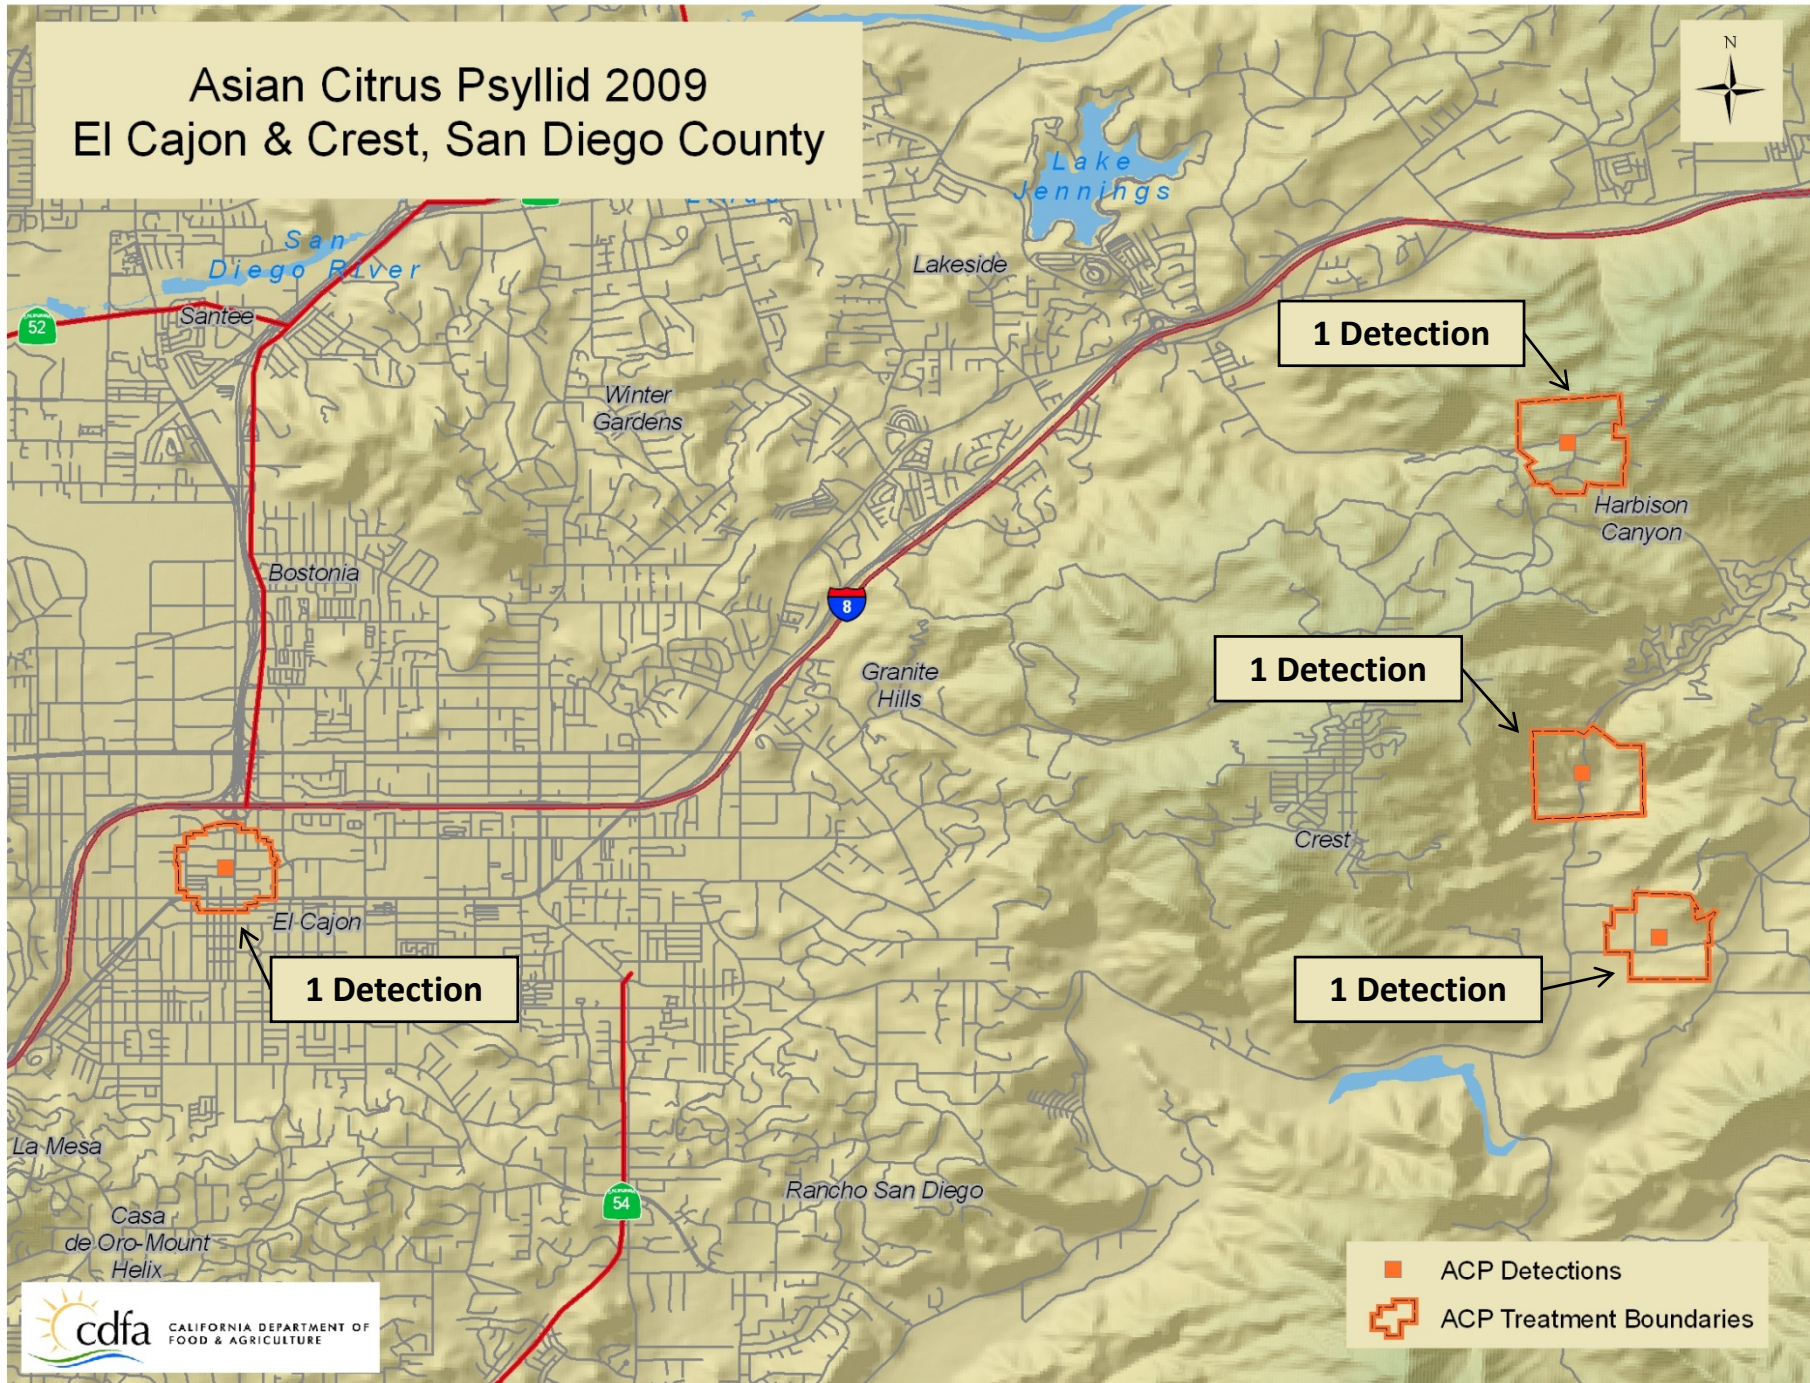

Asian Citrus Psyllid Time Series

Week Ending: 06/12/2009

Asian Citrus Psyllid 2009 San Diego County

Asian Citrus Psyllid 2009 El Cajon & Crest, San Diego County

Asian Citrus Psyllid 2009 Jamul, San Diego County

1 Detection

1 Detection

2 Detections

3 Detections

1 Detection

■ ACP Detections
▭ ACP Treatment Boundaries

Asian Citrus Psyllid 2009 Dulzura & Tecate, San Diego County

Barrett Lake

Asian Citrus Psyllid 2009 Imperial, County

Asian Citrus Psyllid 2009 Ocotillo, Imperial, County

11 Detections

1 Detection

Ocotillo

98

8

Imperial County

Mexico

- ACP Detections
- ▭ ACP Treatment Boundaries

Asian Citrus Psyllid 2009 Calexico & Heber, Imperial, County

Asian Citrus Psyllid 2009 Seeley, Imperial County

Asian Citrus Psyllid 2009 Westmorland, Imperial, County