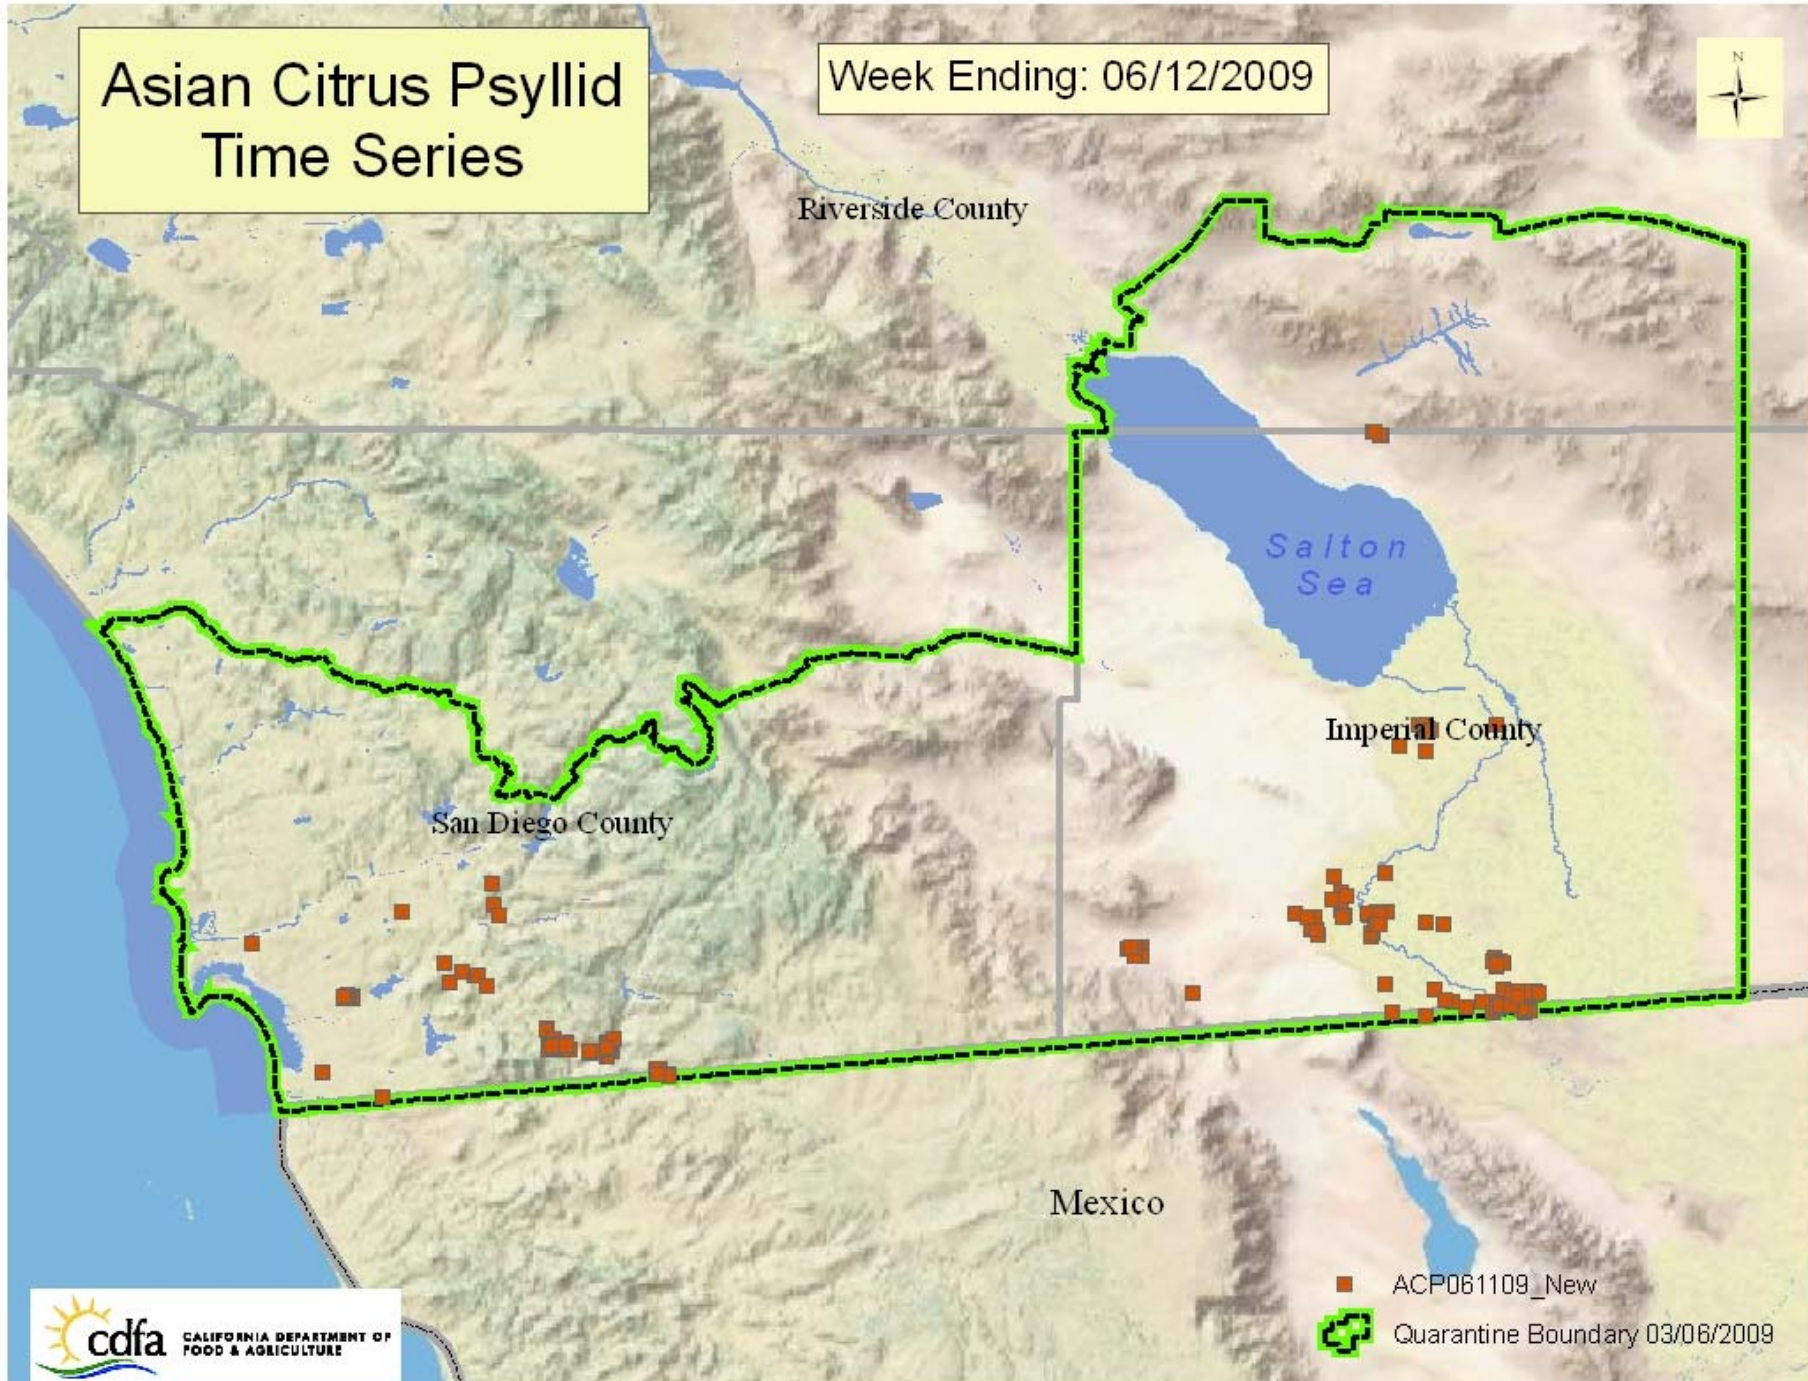

ACP Detection Activities

ACP Detection Activities

ACP Detection Activities

Yellow Panel Traps Deployed for ACP in State Run Trapping Programs:

County Traps	# of
Imperial	*
3,176	
Marin	
61	
Mendocino	
10	
Orange	
1,041	
Part of Los Angeles	
80	
Riverside	
1,758	
San Diego	*
4,821	
* San Francisco State and County Traps	
46	
Santa Barbara	
385	

Other County Participation

County Traps	# of
Amador	5
El Dorado	5
Napa	5
Placer	10
Sacramento	24
Solano	10
Yolo	10

ACP Treatment Activities

Asian Citrus Psyllid 2009

- ACP Detections
- ACP Detections (Mexico)
- Quarantine Boundary

Asian Citrus Psyllid Time Series

Week Ending: 06/12/2009

Asian Citrus Psyllid 2009 San Diego County

Asian Citrus Psyllid 2009 El Cajon & Crest, San Diego County

Asian Citrus Psyllid 2009 Jamul, San Diego County

1 Detection

1 Detection

2 Detections

3 Detections

1 Detection

■ ACP Detections
▭ ACP Treatment Boundaries

Asian Citrus Psyllid 2009 Dulzura & Tecate, San Diego County

Barrett Lake