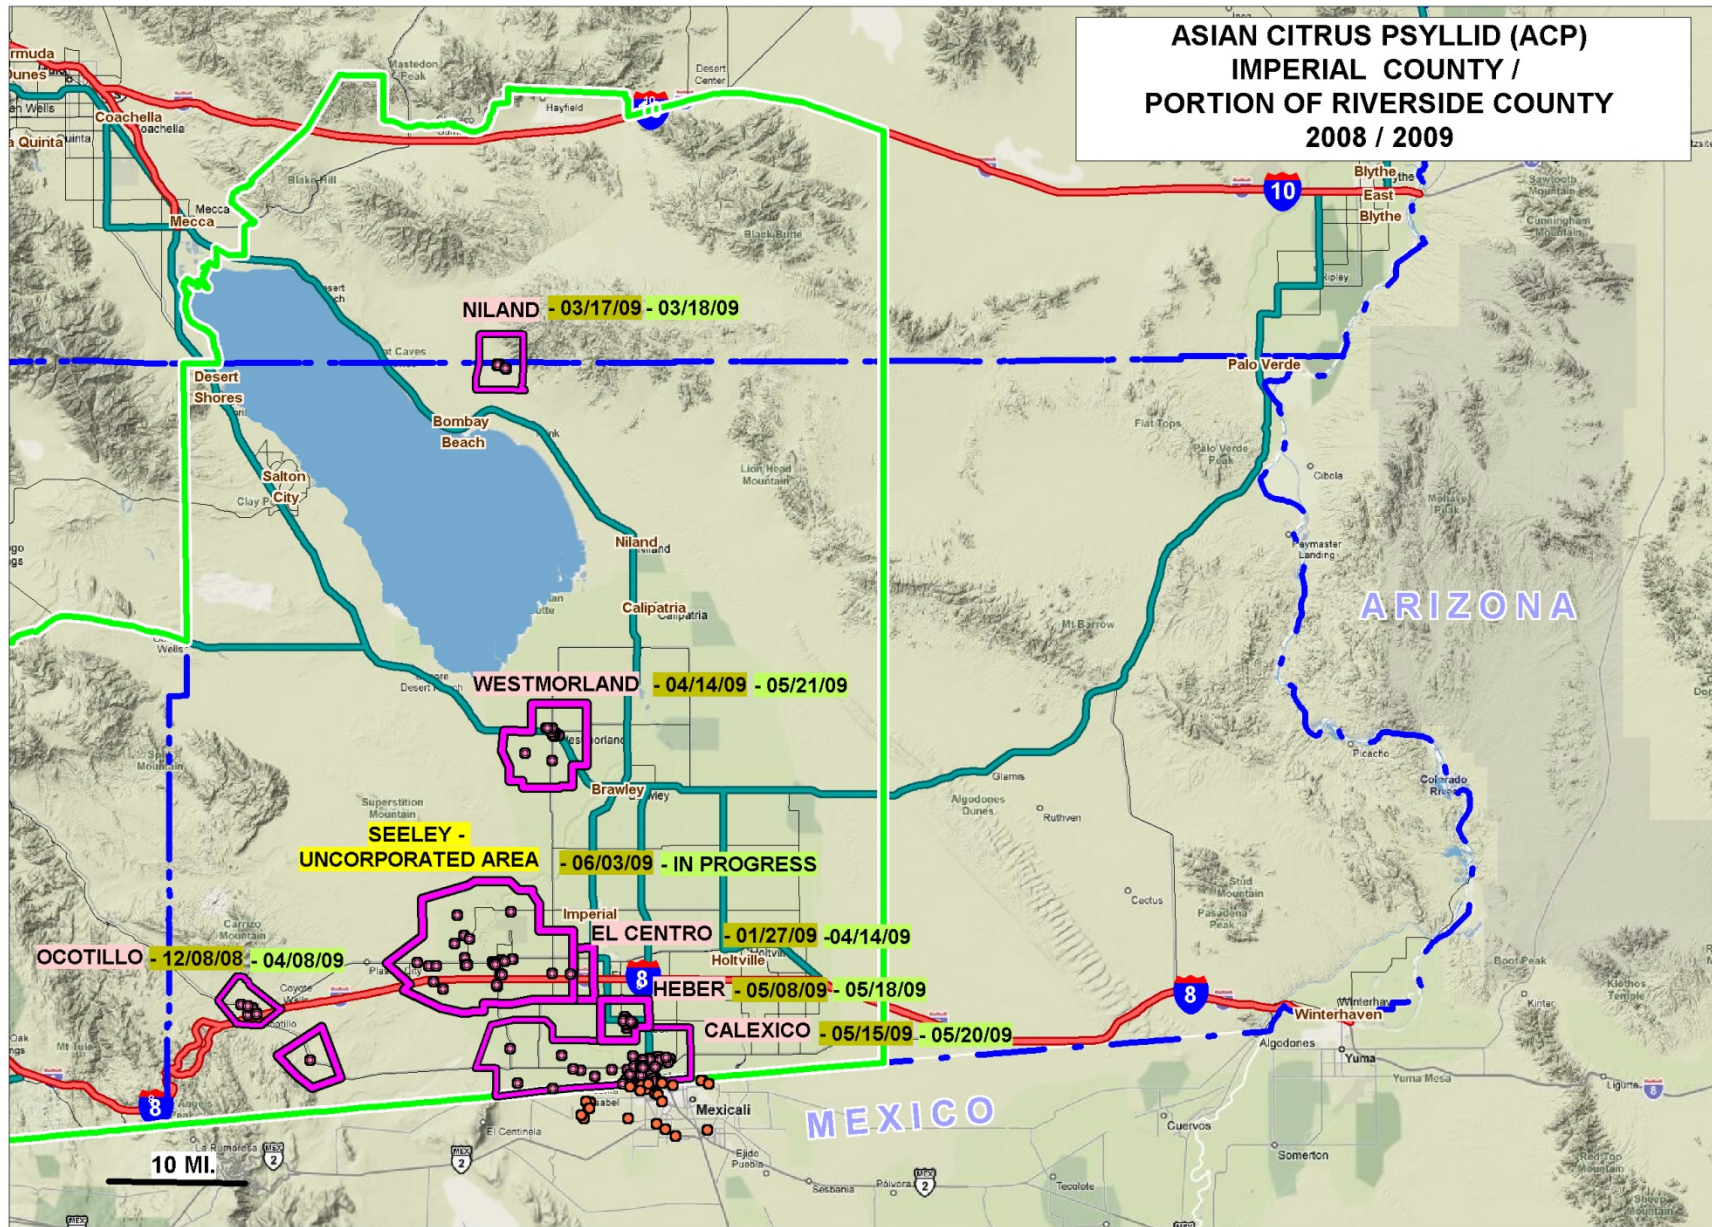

1 Detection

1 Detection

2 Detections

3 Detections

1 Detection

■ ACP Detections
▭ ACP Treatment Boundaries

Asian Citrus Psyllid 2009 Dulzura & Tecate, San Diego County

Barrett Lake

Mexico

- ACP Detections
- ▭ ACP Treatment Boundaries

Asian Citrus Psyllid 2009 Calexico & Heber, Imperial, County

Asian Citrus Psyllid 2009 Seeley, Imperial County

Asian Citrus Psyllid 2009 Westmorland, Imperial, County

ASIAN CITRUS PSYLLID (ACP) SAN DIEGO COUNTY 2008 / 2009

10 MI.

ACP DETECTION

- CALIFORNIA
- BAJA

- PROGRAM BOUNDARY
- QUARANTINE BOUNDARY

TREATMENT STATUS

- COMPLETED
- DATE LAST DETECTION -- DATE LAST TREATMENT

ASIAN CITRUS PSYLLID (ACP) IMPERIAL COUNTY / PORTION OF RIVERSIDE COUNTY 2008 / 2009

ACP DETECTION

- CALIFORNIA
- BAJA

- PROGRAM BOUNDARY
- QUARANTINE BOUNDARY

TREATMENT STATUS

- COMPLETED
- IN PROGRESS
- DATE LAST DETECTION
- DATE LAST TREATMENT